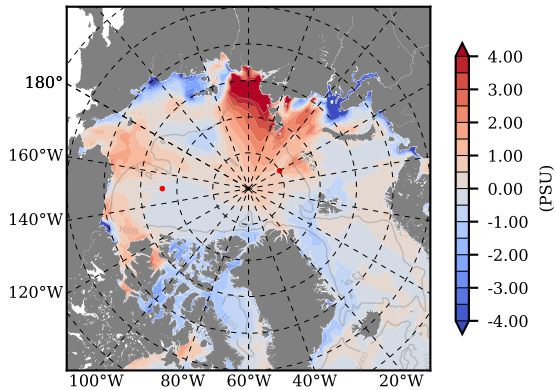

ILBOXE69 mean Temp diff with init. state over 2010
@ depth 0 m

ILBOXE69 mean Temp diff with init. state over 2010
@ depth 97 m

ILBOXE69 mean Sal diff with init. state over 2010
@ depth 0 m

ILBOXE69 mean Sal diff with init. state over 2010
@ depth 97 m