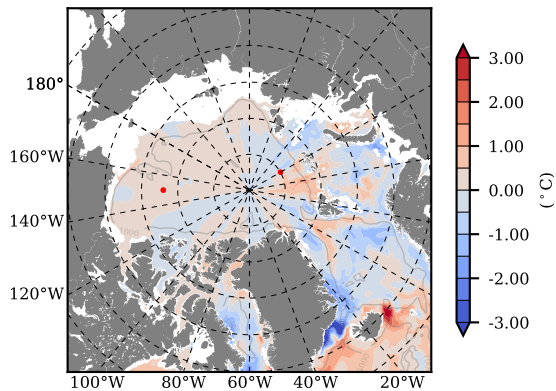

ILBOXE69 mean Temp diff with init. state over 2010
@ depth 0 m

ILBOXE69 mean Temp diff with init. state over 2010
@ depth 97 m

ILBOXE69 mean Sal diff with init. state over 2010
@ depth 0 m

ILBOXE69 mean Sal diff with init. state over 2010
@ depth 97 m