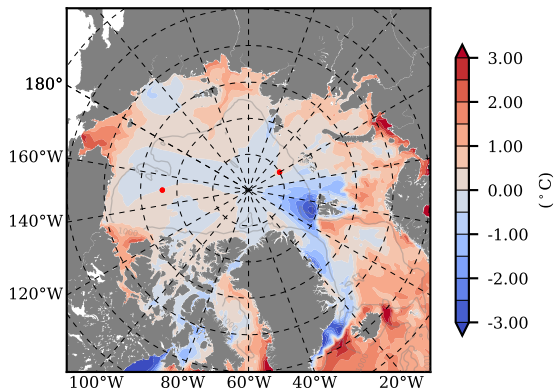

ILBOXE69 mean Temp diff with init. state over 2010
@ depth 0 m

ILBOXE69 mean Temp diff with init. state over 2010
@ depth 97 m

ILBOXE69 mean Sal diff with init. state over 2010
@ depth 0 m

ILBOXE69 mean Sal diff with init. state over 2010
@ depth 97 m