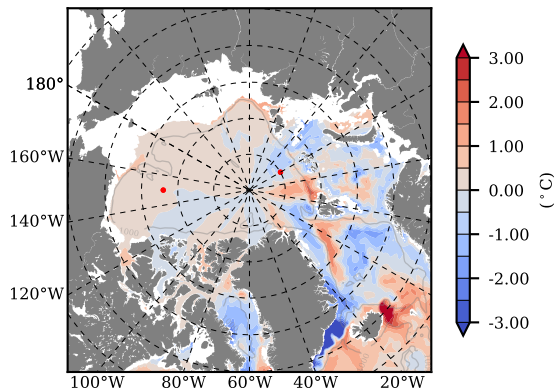

ILBOXE69 mean Temp diff with init. state over 2011  
@ depth 0 m

ILBOXE69 mean Temp diff with init. state over 2011  
@ depth 97 m

ILBOXE69 mean Sal diff with init. state over 2011  
@ depth 0 m

ILBOXE69 mean Sal diff with init. state over 2011  
@ depth 97 m