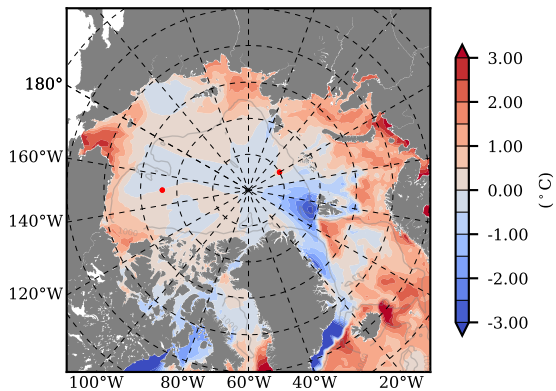

ILBOXE69 mean Temp diff with init. state over 2011  
@ depth 0 m

ILBOXE69 mean Temp diff with init. state over 2011  
@ depth 97 m

ILBOXE69 mean Sal diff with init. state over 2011  
@ depth 0 m

ILBOXE69 mean Sal diff with init. state over 2011  
@ depth 97 m