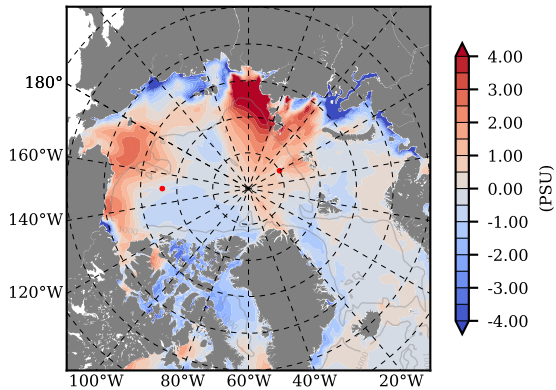

ILBOXE69 mean Temp diff with init. state over 2011  
@ depth 0 m

ILBOXE69 mean Temp diff with init. state over 2011  
@ depth 97 m

ILBOXE69 mean Sal diff with init. state over 2011  
@ depth 0 m

ILBOXE69 mean Sal diff with init. state over 2011  
@ depth 97 m