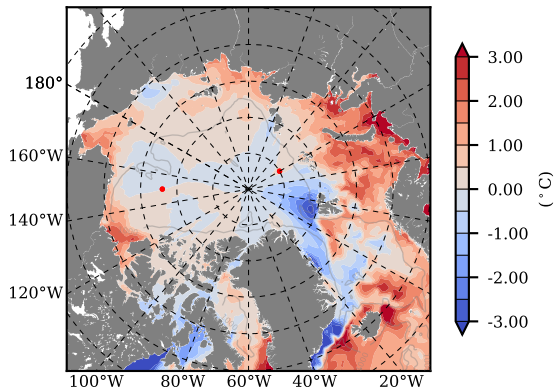

ILBOXE69 mean Temp diff with init. state over 2012
@ depth 0 m

ILBOXE69 mean Temp diff with init. state over 2012
@ depth 97 m

ILBOXE69 mean Sal diff with init. state over 2012
@ depth 0 m

ILBOXE69 mean Sal diff with init. state over 2012
@ depth 97 m