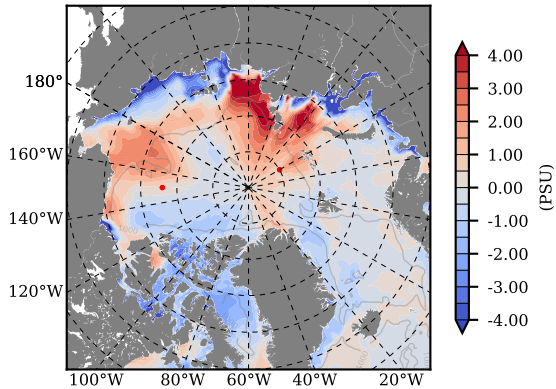

ILBOXE69 mean Temp diff with init. state over 2012
@ depth 0 m

ILBOXE69 mean Temp diff with init. state over 2012
@ depth 97 m

ILBOXE69 mean Sal diff with init. state over 2012
@ depth 0 m

ILBOXE69 mean Sal diff with init. state over 2012
@ depth 97 m