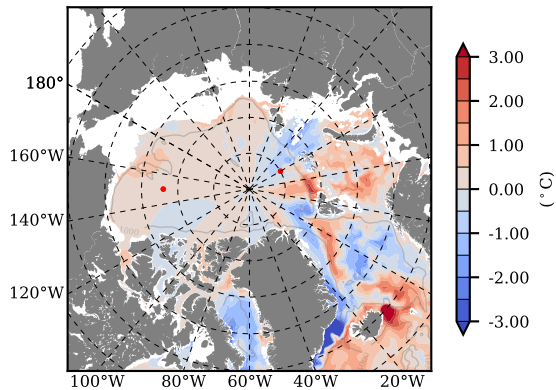

ILBOXE69 mean Temp diff with init. state over 2012
@ depth 0 m

ILBOXE69 mean Temp diff with init. state over 2012
@ depth 97 m

ILBOXE69 mean Sal diff with init. state over 2012
@ depth 0 m

ILBOXE69 mean Sal diff with init. state over 2012
@ depth 97 m