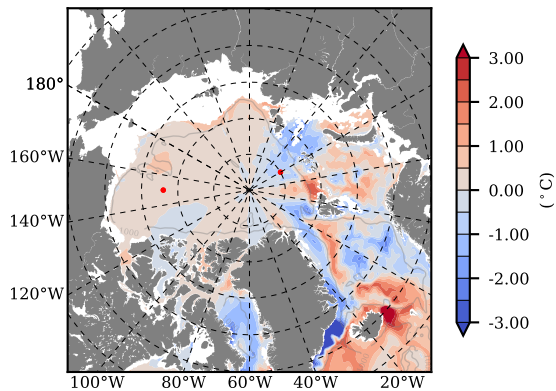

ILBOXE69 mean Temp diff with init. state over 2013  
@ depth 0 m

ILBOXE69 mean Temp diff with init. state over 2013  
@ depth 97 m

ILBOXE69 mean Sal diff with init. state over 2013  
@ depth 0 m

ILBOXE69 mean Sal diff with init. state over 2013  
@ depth 97 m