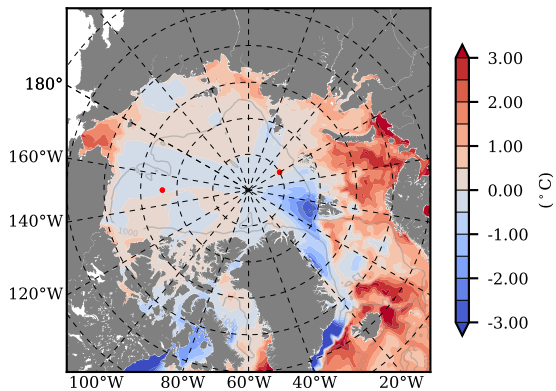

ILBOXE69 mean Temp diff with init. state over 2013  
@ depth 0 m

ILBOXE69 mean Temp diff with init. state over 2013  
@ depth 97 m

ILBOXE69 mean Sal diff with init. state over 2013  
@ depth 0 m

ILBOXE69 mean Sal diff with init. state over 2013  
@ depth 97 m