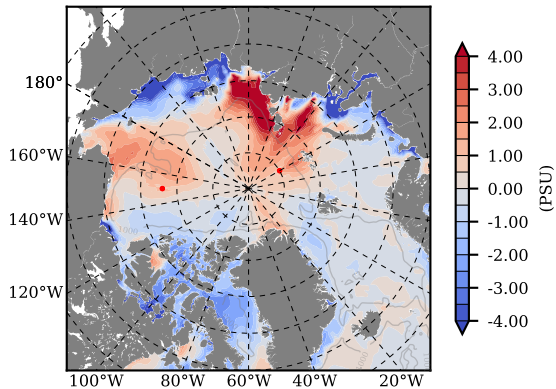

ILBOXE69 mean Temp diff with init. state over 2013  
@ depth 0 m

ILBOXE69 mean Temp diff with init. state over 2013  
@ depth 97 m

ILBOXE69 mean Sal diff with init. state over 2013  
@ depth 0 m

ILBOXE69 mean Sal diff with init. state over 2013  
@ depth 97 m