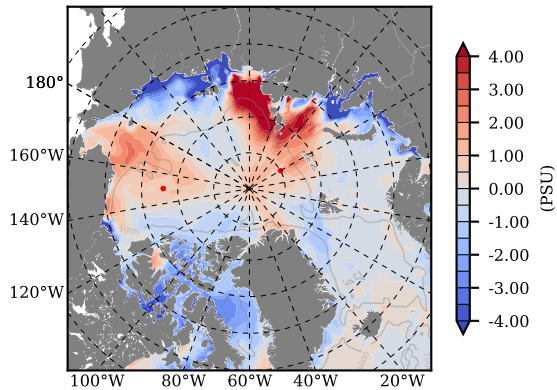

ILBOXE69 mean Temp diff with init. state over 2014
@ depth 0 m

ILBOXE69 mean Temp diff with init. state over 2014
@ depth 97 m

ILBOXE69 mean Sal diff with init. state over 2014
@ depth 0 m

ILBOXE69 mean Sal diff with init. state over 2014
@ depth 97 m