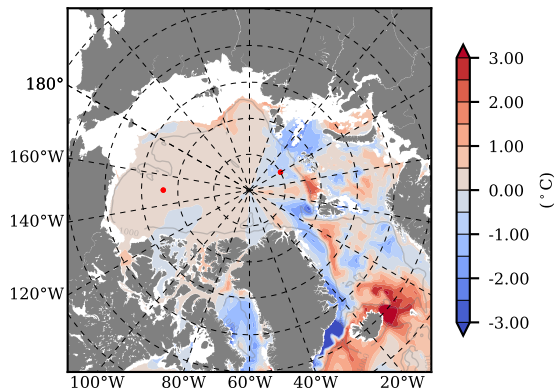

ILBOXE69 mean Temp diff with init. state over 2014
@ depth 0 m

ILBOXE69 mean Temp diff with init. state over 2014
@ depth 97 m

ILBOXE69 mean Sal diff with init. state over 2014
@ depth 0 m

ILBOXE69 mean Sal diff with init. state over 2014
@ depth 97 m