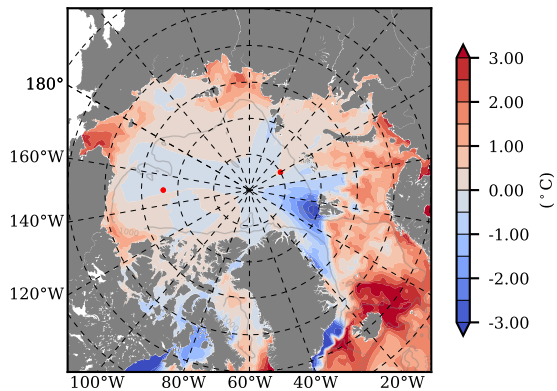

ILBOXE69 mean Temp diff with init. state over 2014
@ depth 0 m

ILBOXE69 mean Temp diff with init. state over 2014
@ depth 97 m

ILBOXE69 mean Sal diff with init. state over 2014
@ depth 0 m

ILBOXE69 mean Sal diff with init. state over 2014
@ depth 97 m