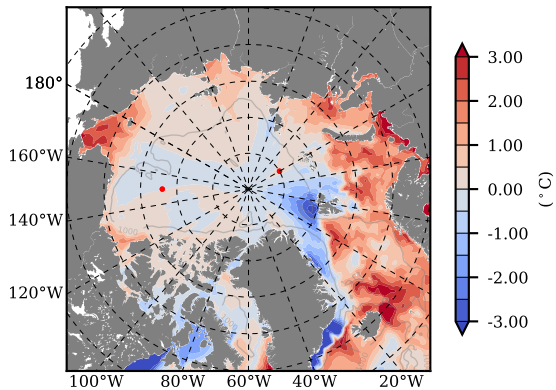

ILBOXE69 mean Temp diff with init. state over 2015  
@ depth 0 m

ILBOXE69 mean Temp diff with init. state over 2015  
@ depth 97 m

ILBOXE69 mean Sal diff with init. state over 2015  
@ depth 0 m

ILBOXE69 mean Sal diff with init. state over 2015  
@ depth 97 m