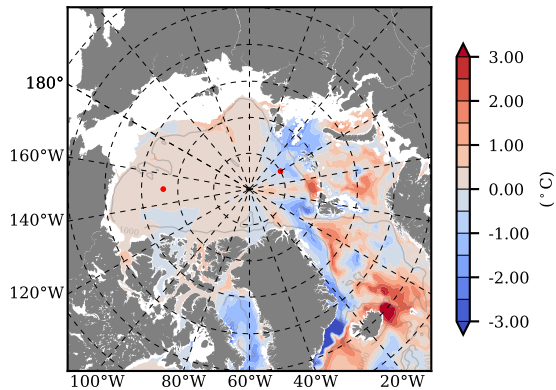

ILBOXE69 mean Temp diff with init. state over 2015  
@ depth 0 m

ILBOXE69 mean Temp diff with init. state over 2015  
@ depth 97 m

ILBOXE69 mean Sal diff with init. state over 2015  
@ depth 0 m

ILBOXE69 mean Sal diff with init. state over 2015  
@ depth 97 m