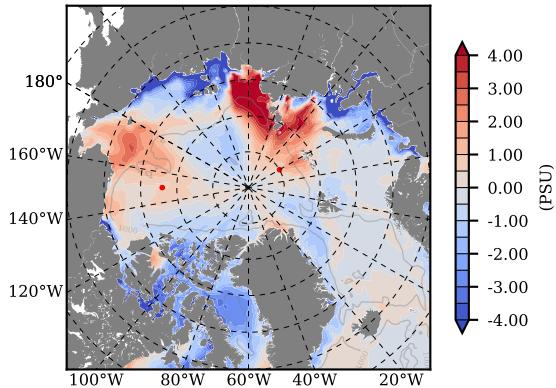

ILBOXE69 mean Temp diff with init. state over 2015  
@ depth 0 m

ILBOXE69 mean Temp diff with init. state over 2015  
@ depth 97 m

ILBOXE69 mean Sal diff with init. state over 2015  
@ depth 0 m

ILBOXE69 mean Sal diff with init. state over 2015  
@ depth 97 m