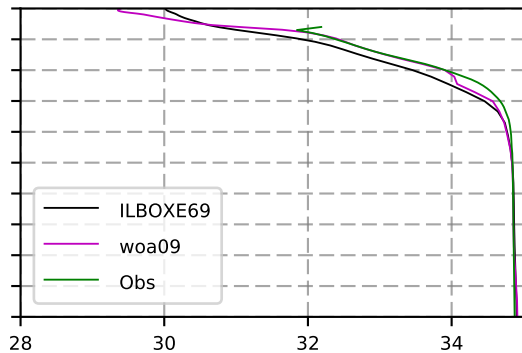

2014 mean temperature
@ moor Arctic B box

2014 mean Salinity
@ moor Arctic B box

@ moor EUR box

@ moor EUR box