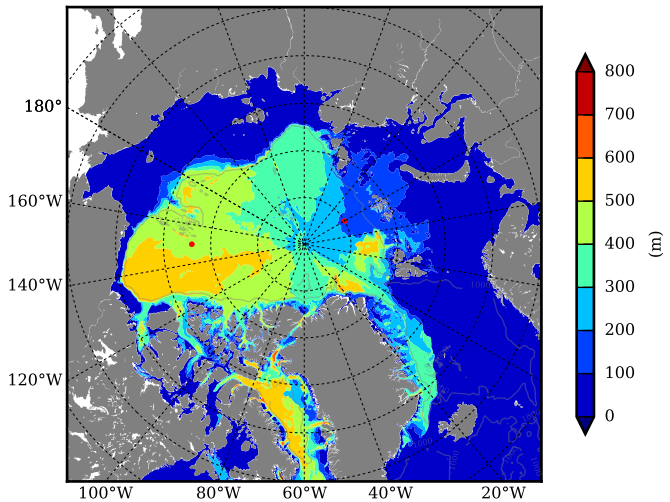

FUT08 AW Max Temp over
2041

AW Max Temp from
PHC 3.0

FUT08 AW Max Temp depth

AW Max Temp depth from
PHC 3.0