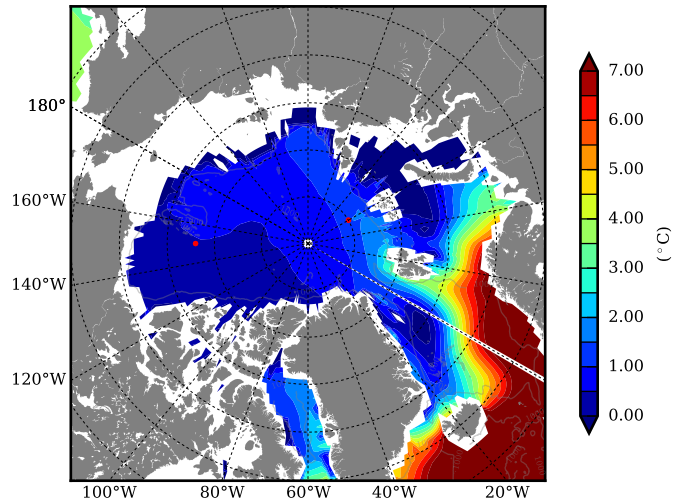

FUT08 AW Max Temp over
2041

AW Max Temp from
PHC 3.0

FUT08 AW Max Temp depth

AW Max Temp depth from
PHC 3.0