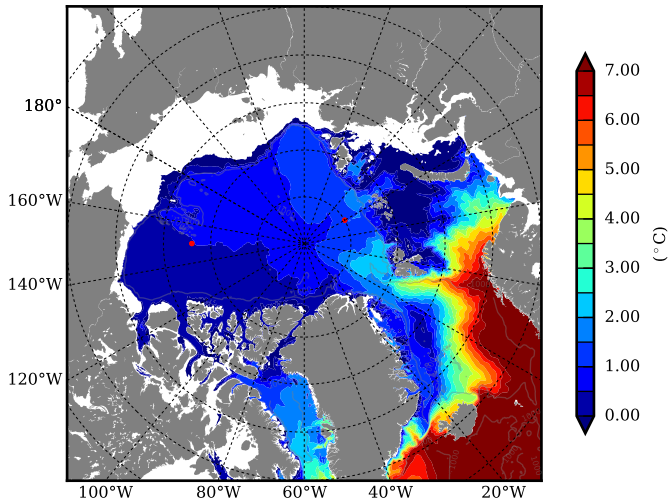

FUT08 AW Max Temp over
2041

AW Max Temp from
PHC 3.0

FUT08 AW Max Temp depth

AW Max Temp depth from
PHC 3.0