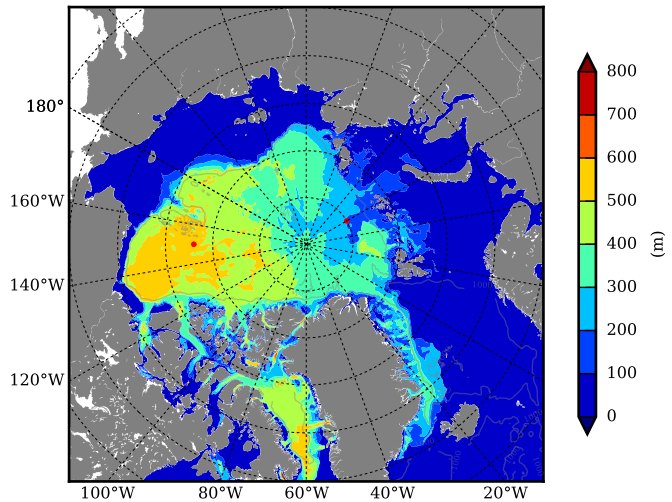

FUT08 AW Max Temp over
2042

AW Max Temp from
PHC 3.0

FUT08 AW Max Temp depth

AW Max Temp depth from
PHC 3.0