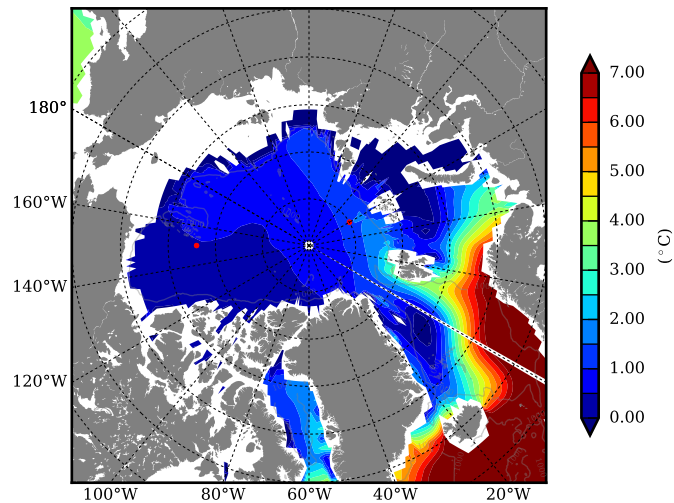

FUT08 AW Max Temp over
2042

AW Max Temp from
PHC 3.0

FUT08 AW Max Temp depth

AW Max Temp depth from
PHC 3.0