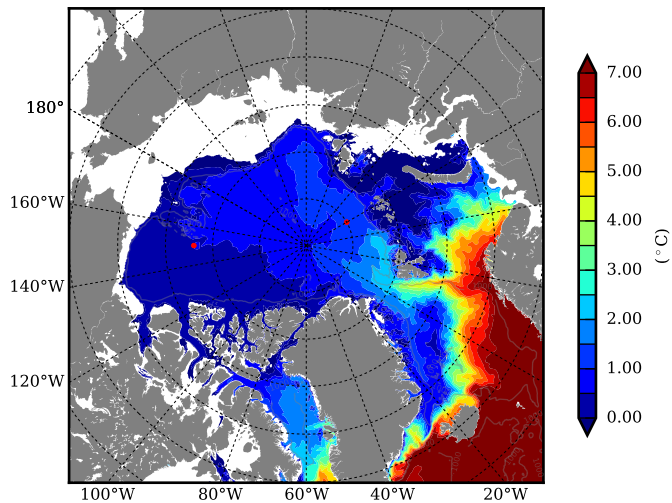

FUT08 AW Max Temp over
2042

AW Max Temp from
PHC 3.0

FUT08 AW Max Temp depth

AW Max Temp depth from
PHC 3.0