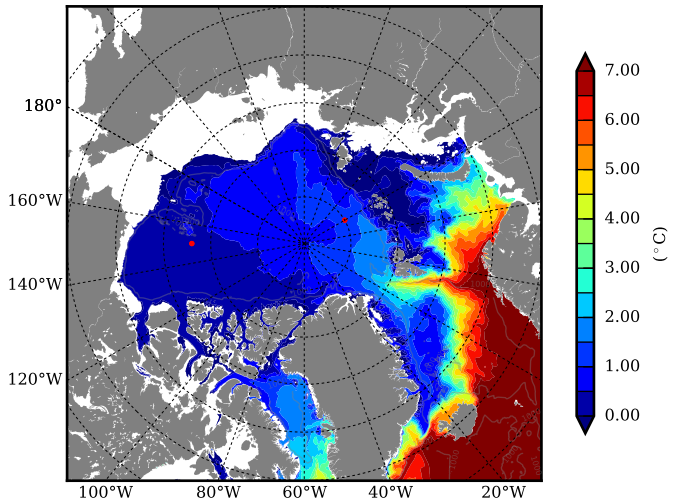

FUT08 AW Max Temp over 2043

AW Max Temp from PHC 3.0

FUT08 AW Max Temp depth

AW Max Temp depth from PHC 3.0