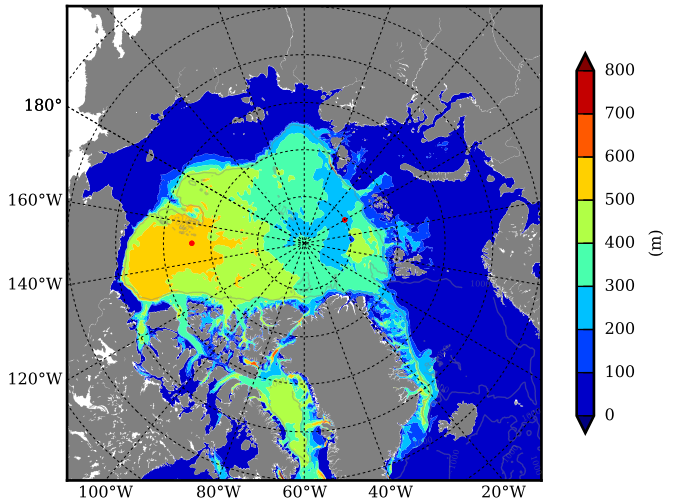

FUT08 AW Max Temp over 2043

AW Max Temp from PHC 3.0

FUT08 AW Max Temp depth

AW Max Temp depth from PHC 3.0