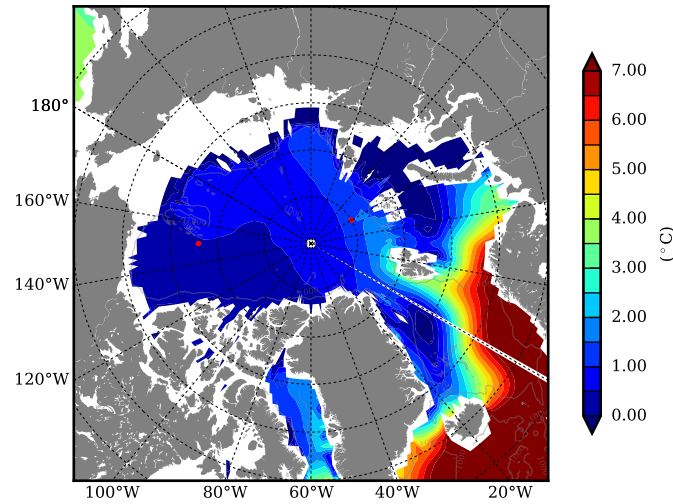

FUT08 AW Max Temp over 2043

AW Max Temp from PHC 3.0

FUT08 AW Max Temp depth

AW Max Temp depth from PHC 3.0