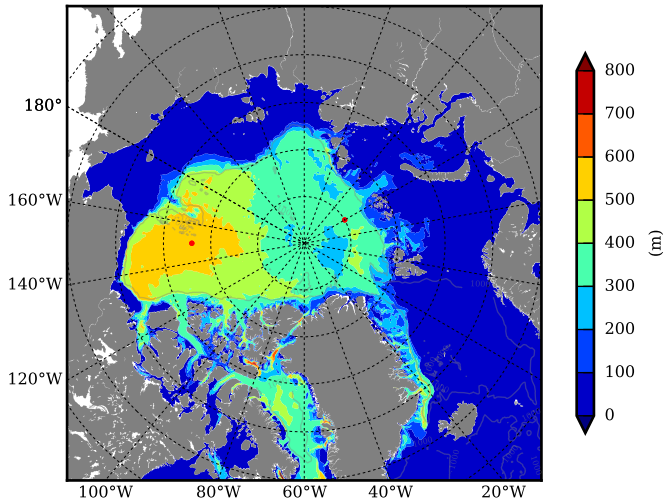

FUT08 AW Max Temp over
2045

AW Max Temp from
PHC 3.0

FUT08 AW Max Temp depth

AW Max Temp depth from
PHC 3.0