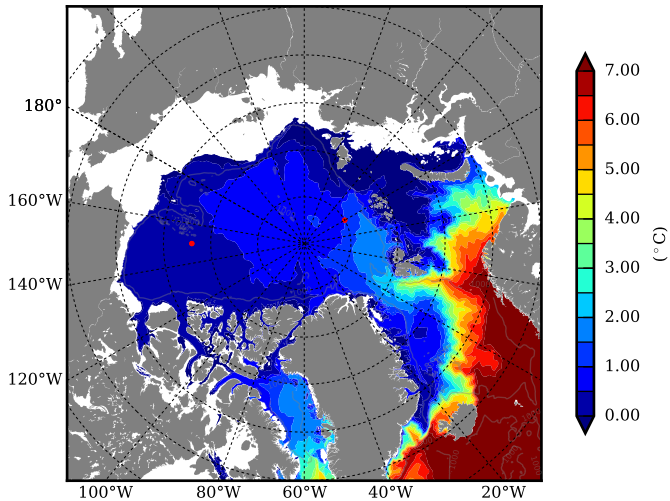

FUT08 AW Max Temp over
2045

AW Max Temp from
PHC 3.0

FUT08 AW Max Temp depth

AW Max Temp depth from
PHC 3.0