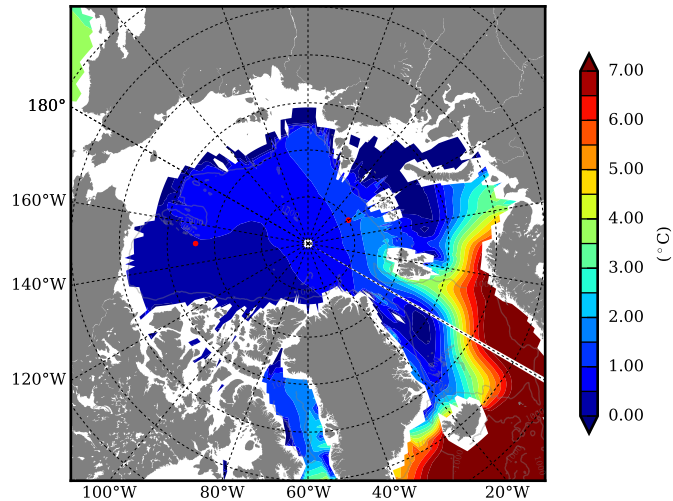

FUT08 AW Max Temp over
2045

AW Max Temp from
PHC 3.0

FUT08 AW Max Temp depth

AW Max Temp depth from
PHC 3.0