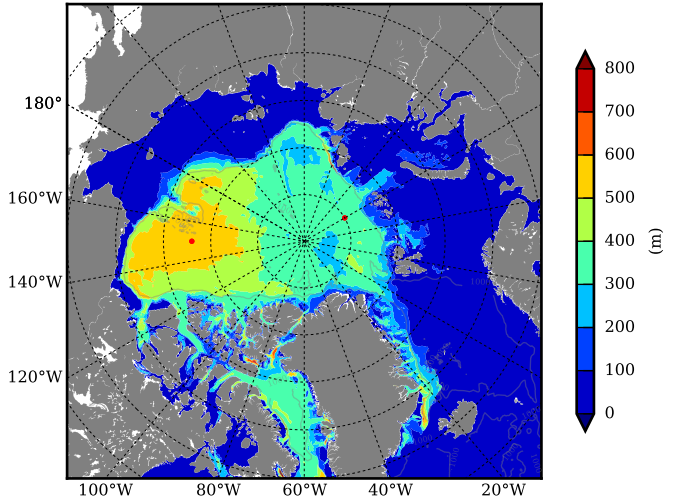

FUT08 AW Max Temp over 2046

AW Max Temp from PHC 3.0

FUT08 AW Max Temp depth

AW Max Temp depth from PHC 3.0