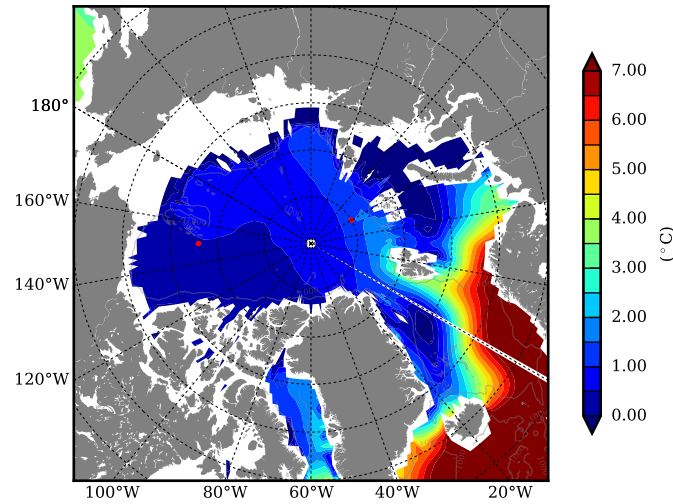

FUT08 AW Max Temp over 2046

AW Max Temp from PHC 3.0

FUT08 AW Max Temp depth

AW Max Temp depth from PHC 3.0