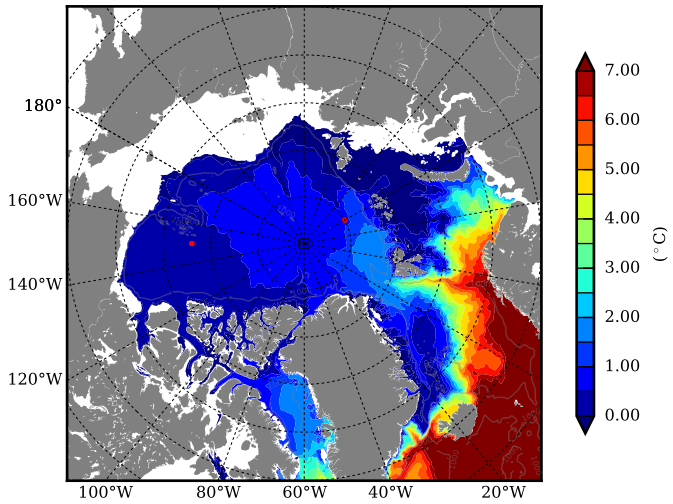

FUT08 AW Max Temp over 2046

AW Max Temp from PHC 3.0

FUT08 AW Max Temp depth

AW Max Temp depth from PHC 3.0