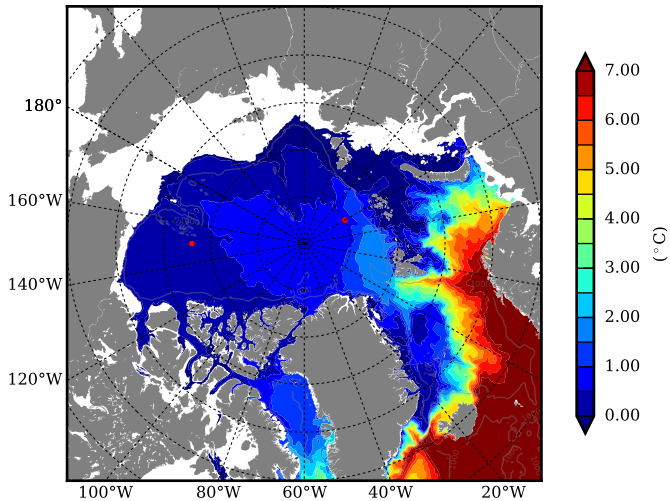

FUT08 AW Max Temp over
2048

AW Max Temp from
PHC 3.0

FUT08 AW Max Temp depth

AW Max Temp depth from
PHC 3.0