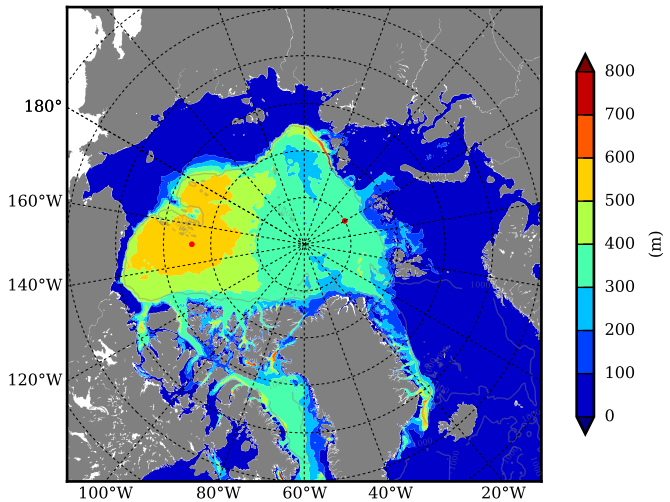

FUT08 AW Max Temp over
2048

AW Max Temp from
PHC 3.0

FUT08 AW Max Temp depth

AW Max Temp depth from
PHC 3.0