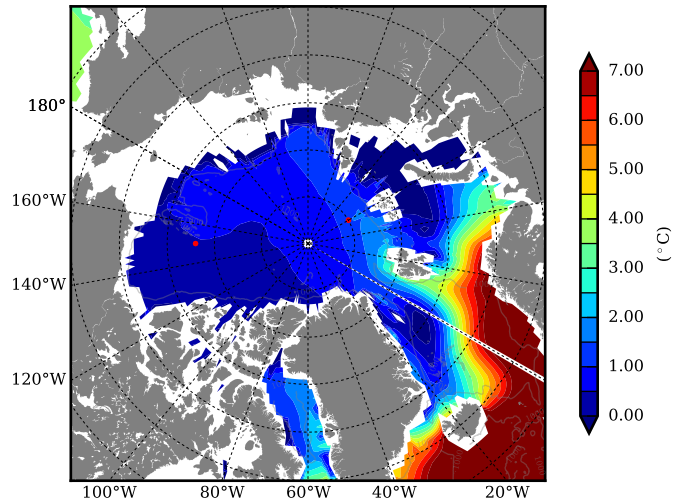

FUT08 AW Max Temp over
2048

AW Max Temp from
PHC 3.0

FUT08 AW Max Temp depth

AW Max Temp depth from
PHC 3.0