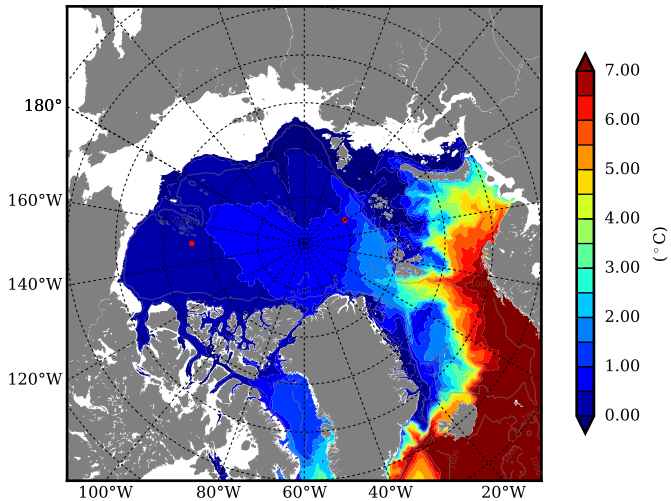

FUT08 AW Max Temp over
2049

AW Max Temp from
PHC 3.0

FUT08 AW Max Temp depth

AW Max Temp depth from
PHC 3.0