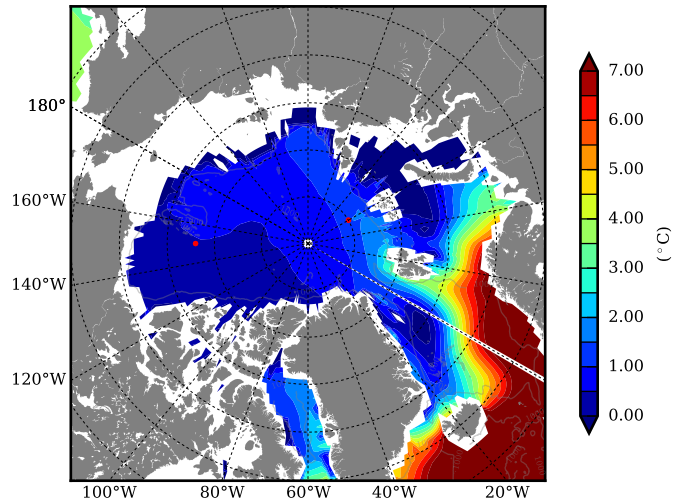

FUT08 AW Max Temp over
2049

AW Max Temp from
PHC 3.0

FUT08 AW Max Temp depth

AW Max Temp depth from
PHC 3.0