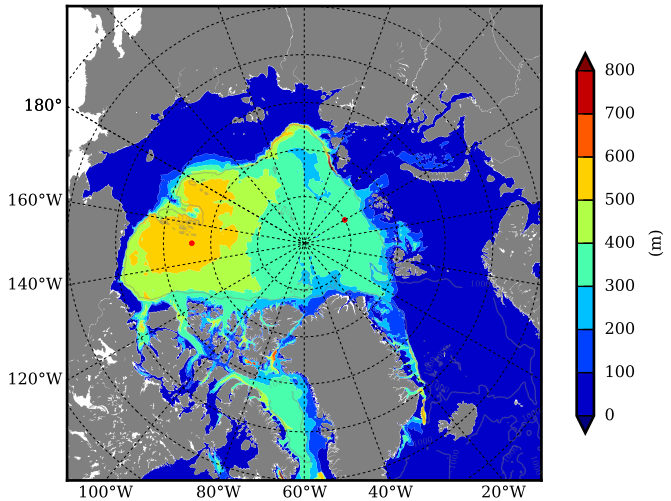

FUT08 AW Max Temp over
2049

AW Max Temp from
PHC 3.0

FUT08 AW Max Temp depth

AW Max Temp depth from
PHC 3.0