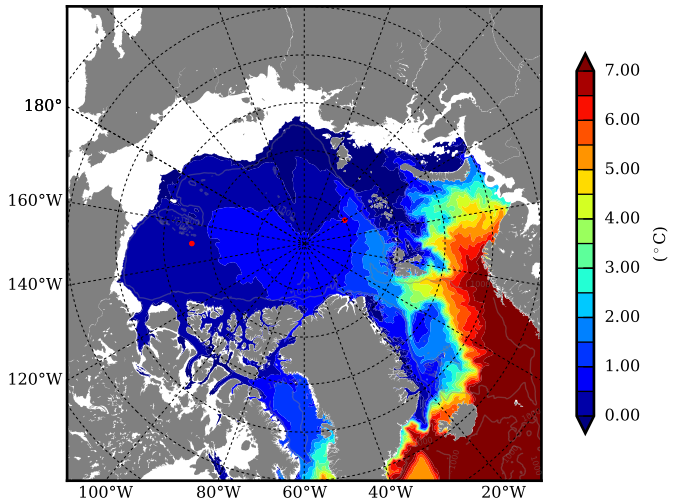

FUT08 AW Max Temp over 2050

AW Max Temp from PHC 3.0

FUT08 AW Max Temp depth

AW Max Temp depth from PHC 3.0