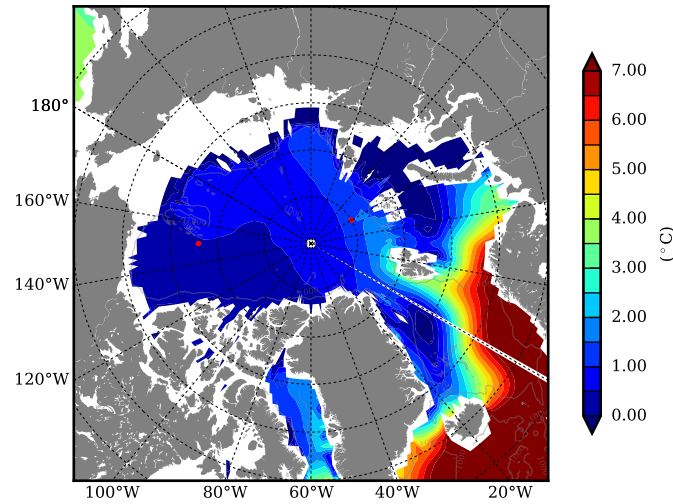

FUT08 AW Max Temp over 2050

AW Max Temp from PHC 3.0

FUT08 AW Max Temp depth

AW Max Temp depth from PHC 3.0