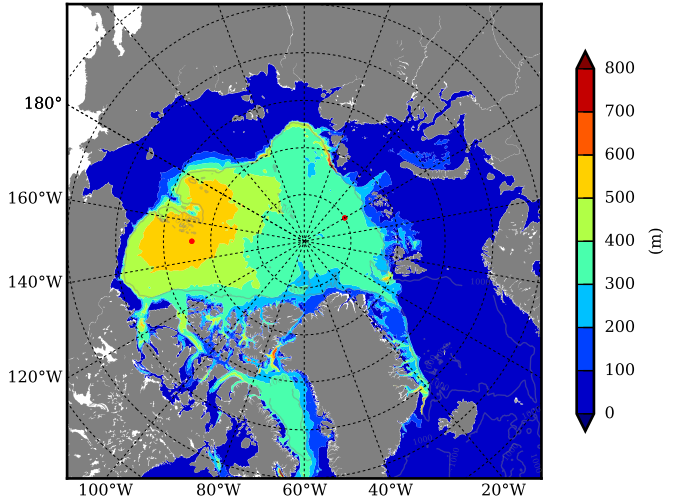

FUT08 AW Max Temp over 2050

AW Max Temp from PHC 3.0

FUT08 AW Max Temp depth

AW Max Temp depth from PHC 3.0