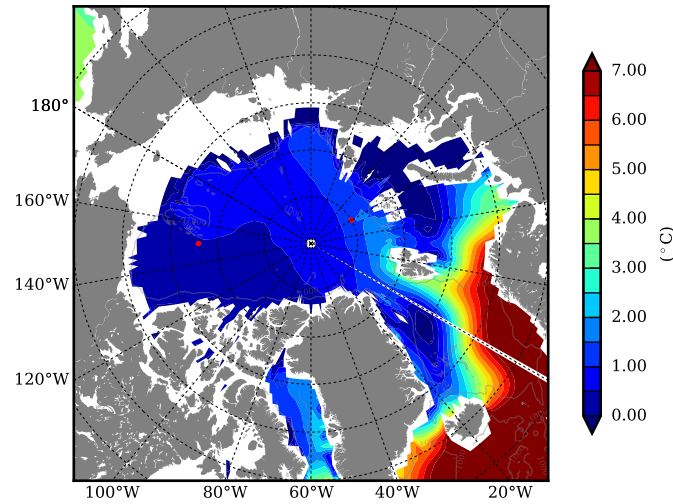

FUT08 AW Max Temp over 2051

AW Max Temp from PHC 3.0

FUT08 AW Max Temp depth

AW Max Temp depth from PHC 3.0