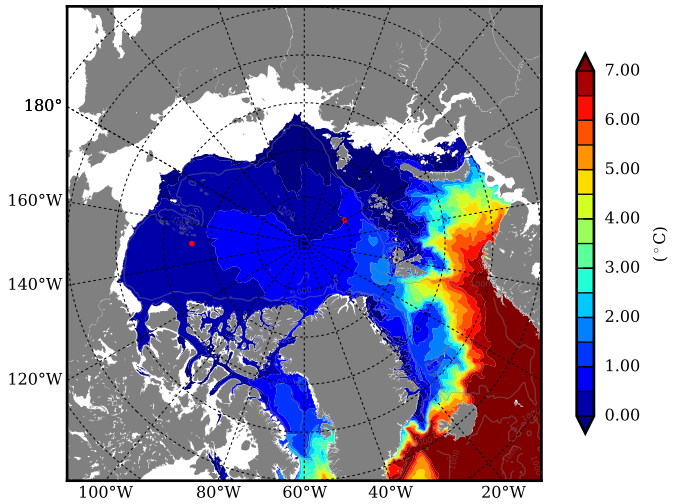

FUT08 AW Max Temp over 2051

AW Max Temp from PHC 3.0

FUT08 AW Max Temp depth

AW Max Temp depth from PHC 3.0