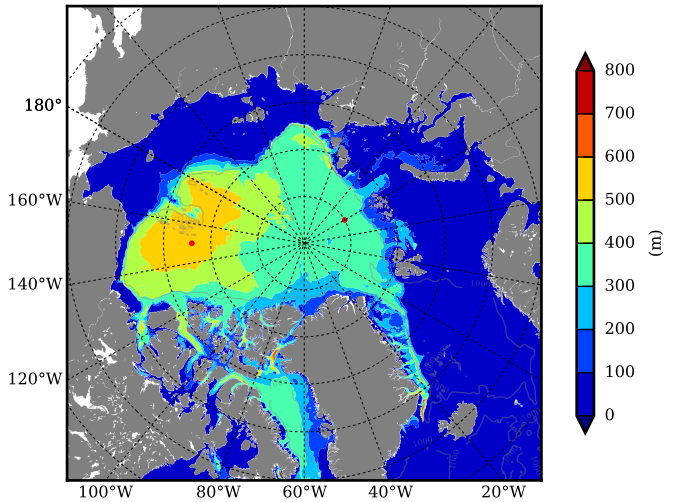

FUT08 AW Max Temp over 2051

AW Max Temp from PHC 3.0

FUT08 AW Max Temp depth

AW Max Temp depth from PHC 3.0