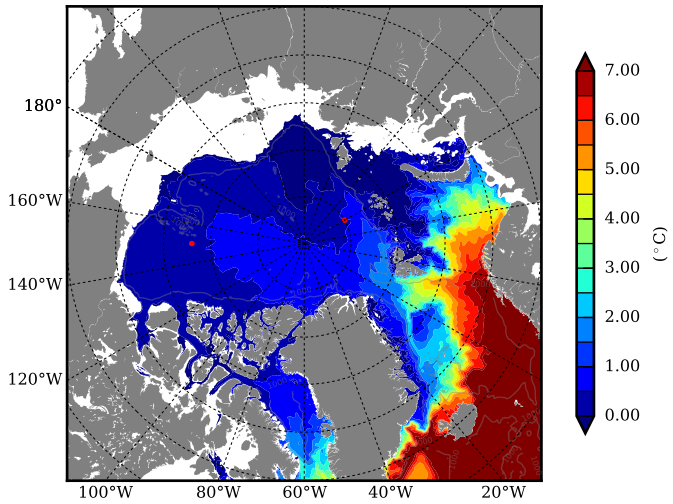

FUT08 AW Max Temp over 2052

AW Max Temp from PHC 3.0

FUT08 AW Max Temp depth

AW Max Temp depth from PHC 3.0