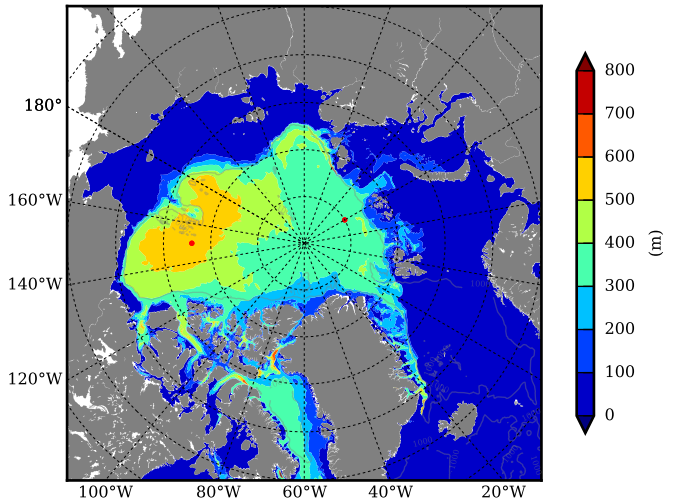

FUT08 AW Max Temp over 2052

AW Max Temp from PHC 3.0

FUT08 AW Max Temp depth

AW Max Temp depth from PHC 3.0