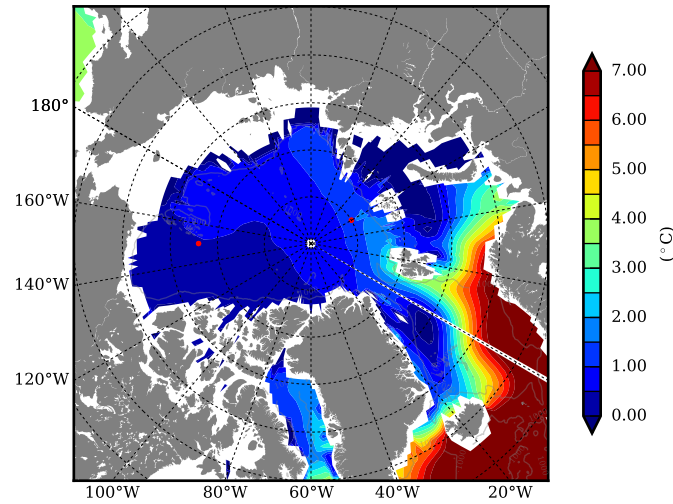

FUT08 AW Max Temp over 2052

AW Max Temp from PHC 3.0

FUT08 AW Max Temp depth

AW Max Temp depth from PHC 3.0