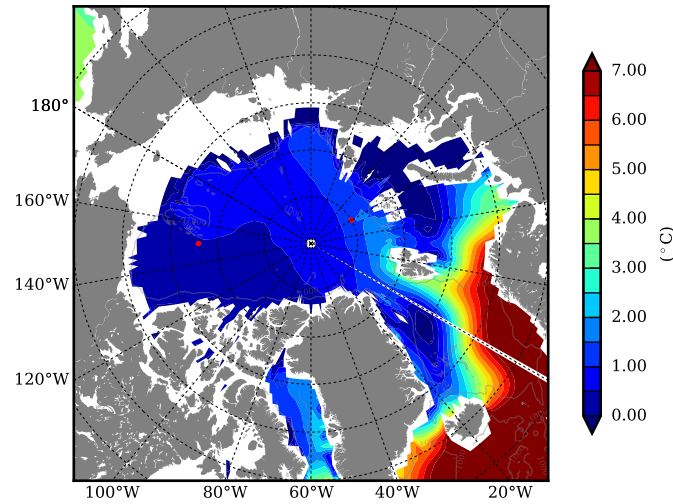

FUT08 AW Max Temp over 2053

AW Max Temp from PHC 3.0

FUT08 AW Max Temp depth

AW Max Temp depth from PHC 3.0