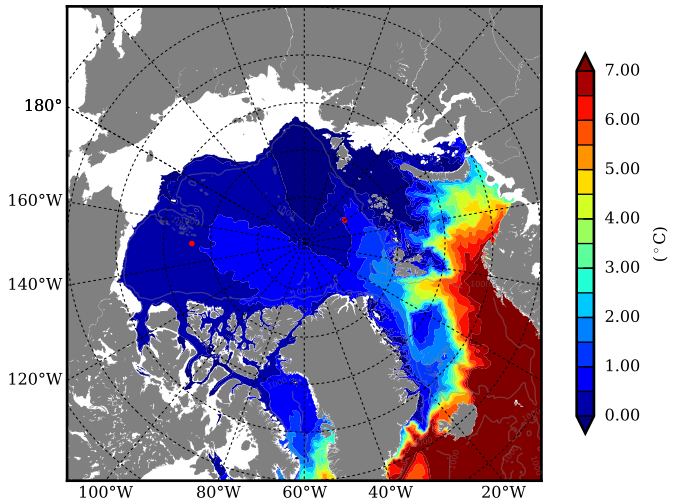

FUT08 AW Max Temp over 2053

AW Max Temp from PHC 3.0

FUT08 AW Max Temp depth

AW Max Temp depth from PHC 3.0