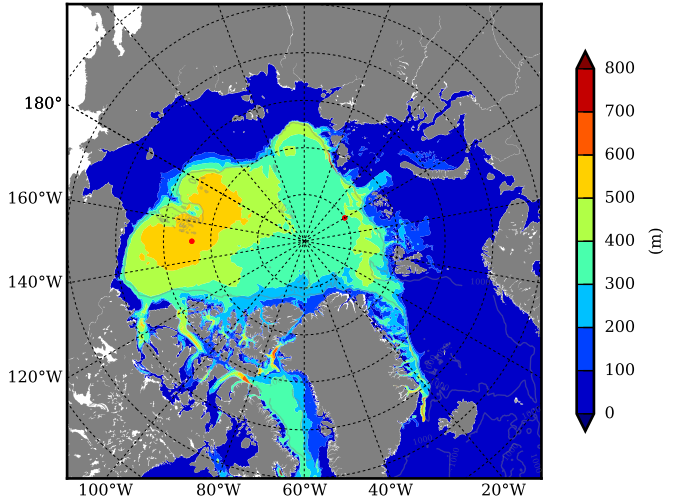

FUT08 AW Max Temp over 2053

AW Max Temp from PHC 3.0

FUT08 AW Max Temp depth

AW Max Temp depth from PHC 3.0