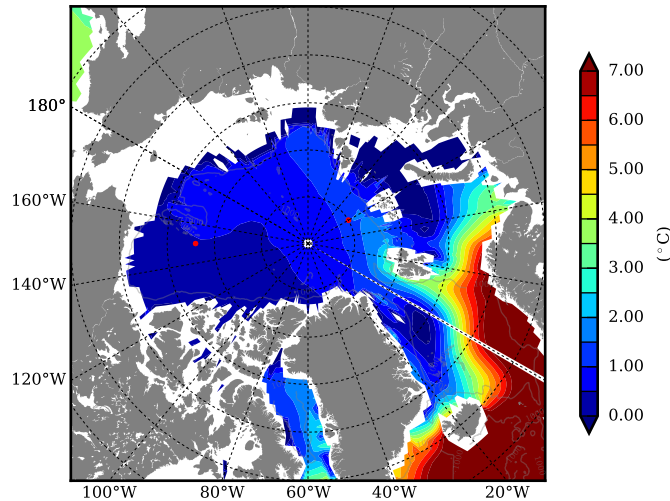

FUT08 AW Max Temp over 2055

AW Max Temp from PHC 3.0

FUT08 AW Max Temp depth

AW Max Temp depth from PHC 3.0