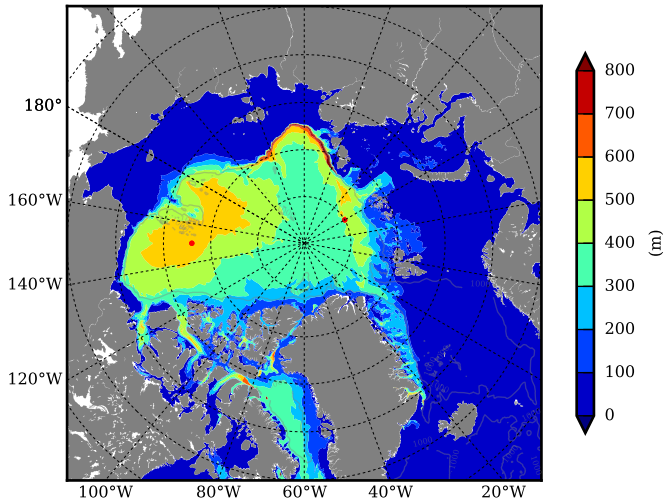

FUT08 AW Max Temp over 2055

AW Max Temp from PHC 3.0

FUT08 AW Max Temp depth

AW Max Temp depth from PHC 3.0