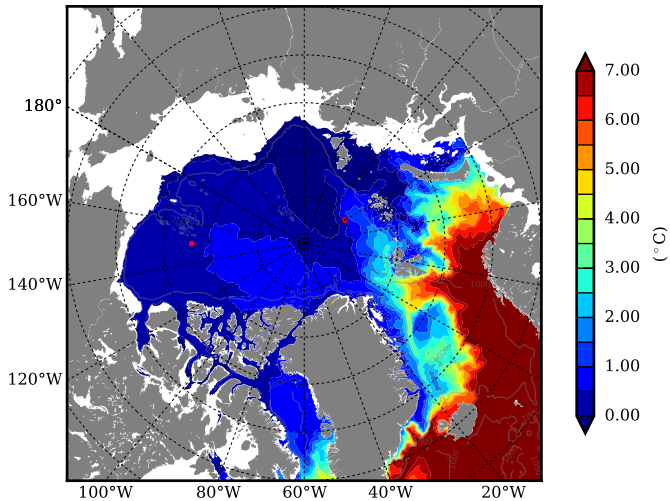

FUT08 AW Max Temp over 2055

AW Max Temp from PHC 3.0

FUT08 AW Max Temp depth

AW Max Temp depth from PHC 3.0