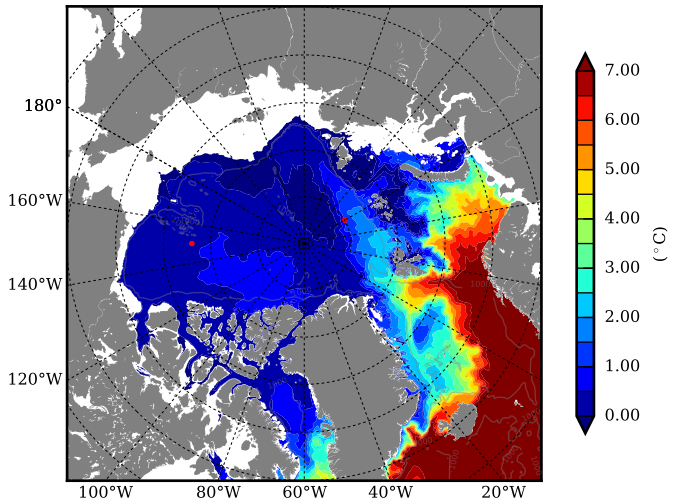

FUT08 AW Max Temp over 2058

AW Max Temp from PHC 3.0

FUT08 AW Max Temp depth

AW Max Temp depth from PHC 3.0