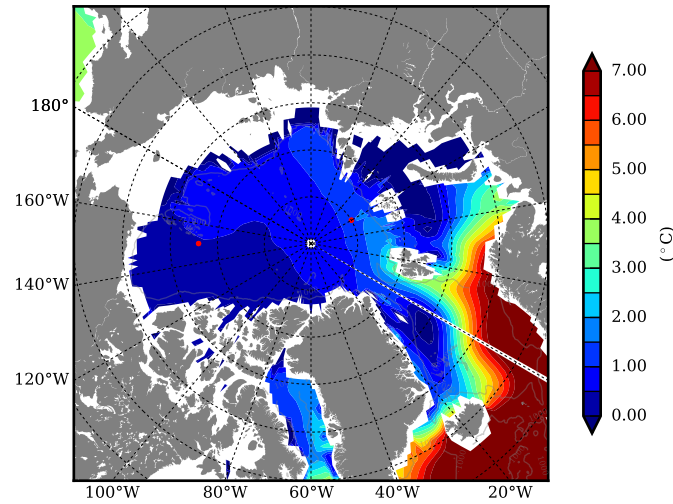

FUT08 AW Max Temp over 2058

AW Max Temp from PHC 3.0

FUT08 AW Max Temp depth

AW Max Temp depth from PHC 3.0