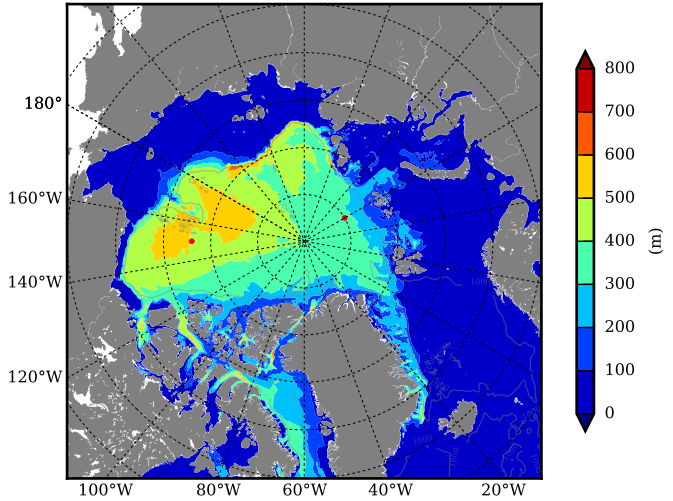

FUT08 AW Max Temp over 2058

AW Max Temp from PHC 3.0

FUT08 AW Max Temp depth

AW Max Temp depth from PHC 3.0