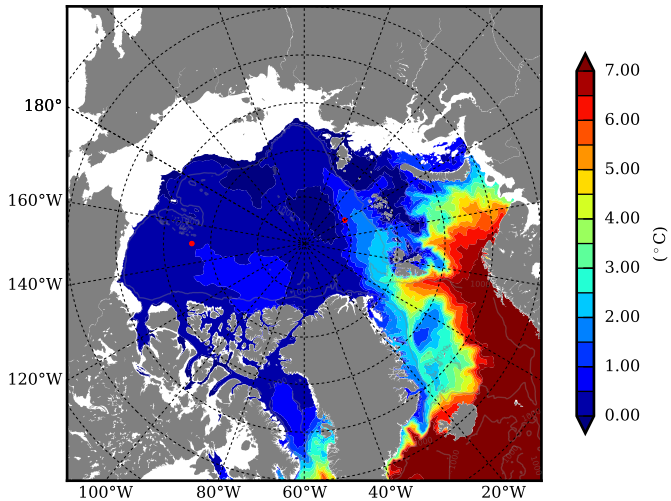

FUT08 AW Max Temp over
2059

AW Max Temp from
PHC 3.0

FUT08 AW Max Temp depth

AW Max Temp depth from
PHC 3.0