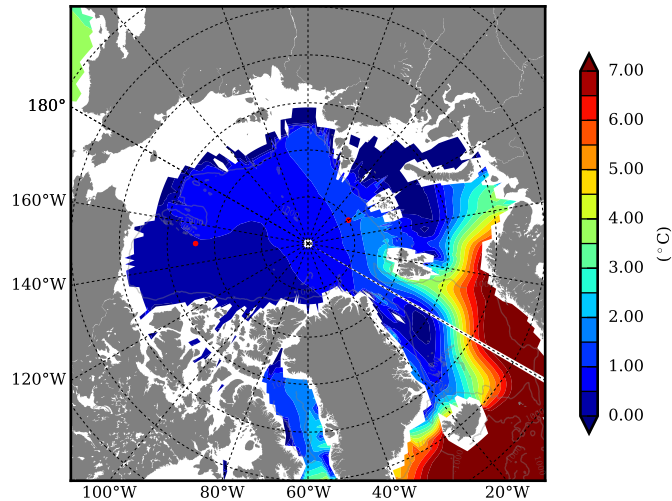

FUT08 AW Max Temp over
2059

AW Max Temp from
PHC 3.0

FUT08 AW Max Temp depth

AW Max Temp depth from
PHC 3.0