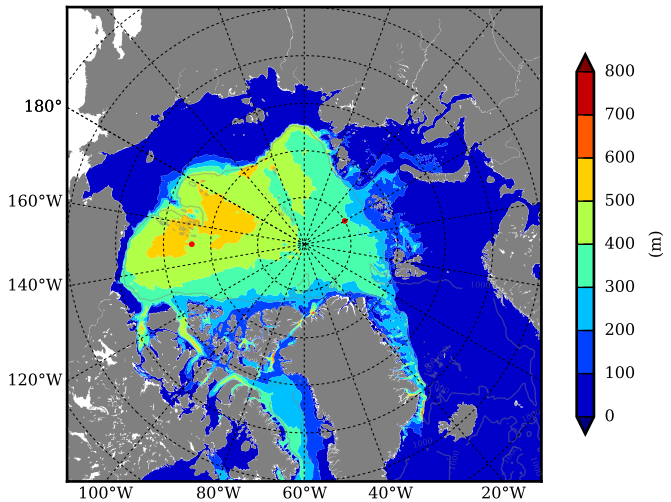

FUT08 AW Max Temp over
2059

AW Max Temp from
PHC 3.0

FUT08 AW Max Temp depth

AW Max Temp depth from
PHC 3.0