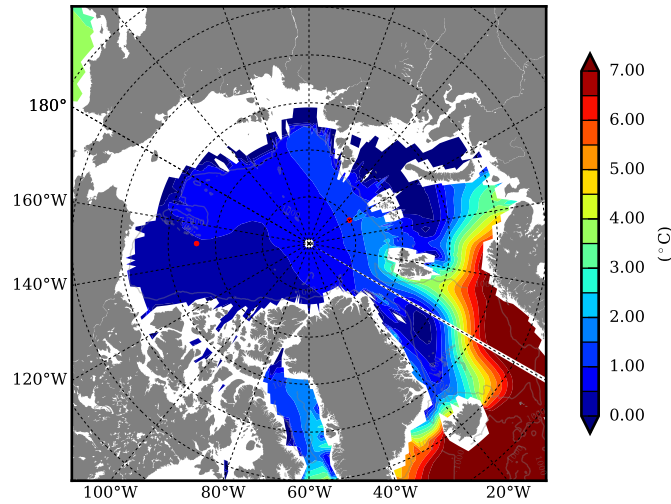

FUT08 AW Max Temp over 2060

AW Max Temp from PHC 3.0

FUT08 AW Max Temp depth

AW Max Temp depth from PHC 3.0