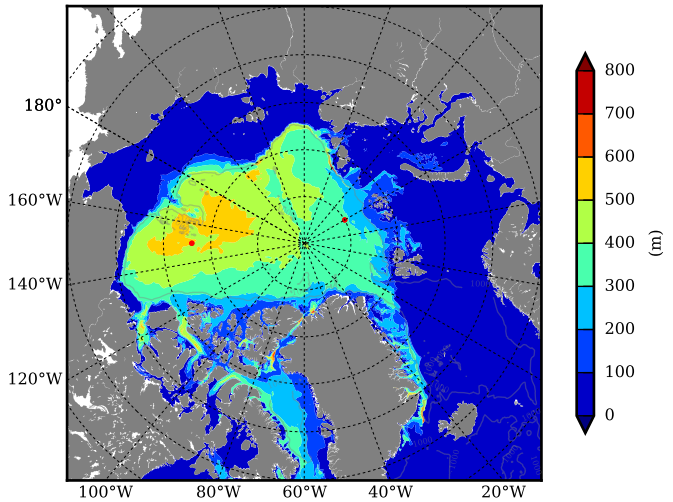

FUT08 AW Max Temp over 2060

AW Max Temp from PHC 3.0

FUT08 AW Max Temp depth

AW Max Temp depth from PHC 3.0