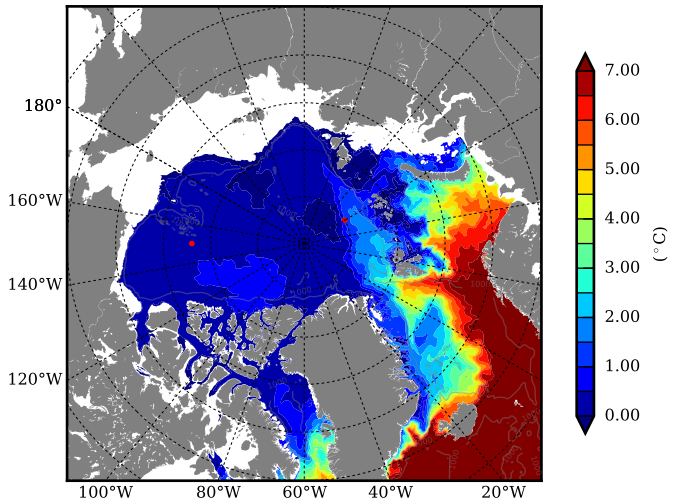

FUT08 AW Max Temp over 2060

AW Max Temp from PHC 3.0

FUT08 AW Max Temp depth

AW Max Temp depth from PHC 3.0