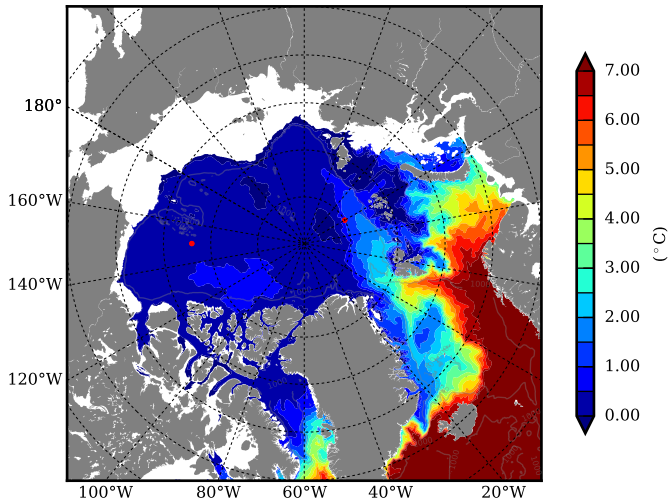

FUT08 AW Max Temp over  
2061

AW Max Temp from  
PHC 3.0

FUT08 AW Max Temp depth

AW Max Temp depth from  
PHC 3.0