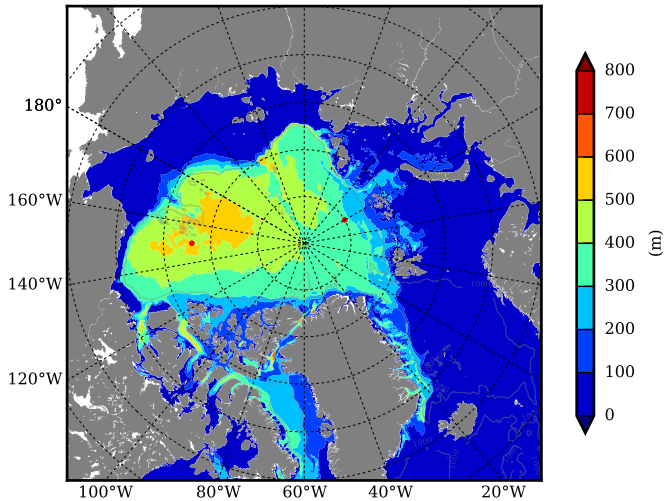

FUT08 AW Max Temp over  
2061

AW Max Temp from  
PHC 3.0

FUT08 AW Max Temp depth

AW Max Temp depth from  
PHC 3.0