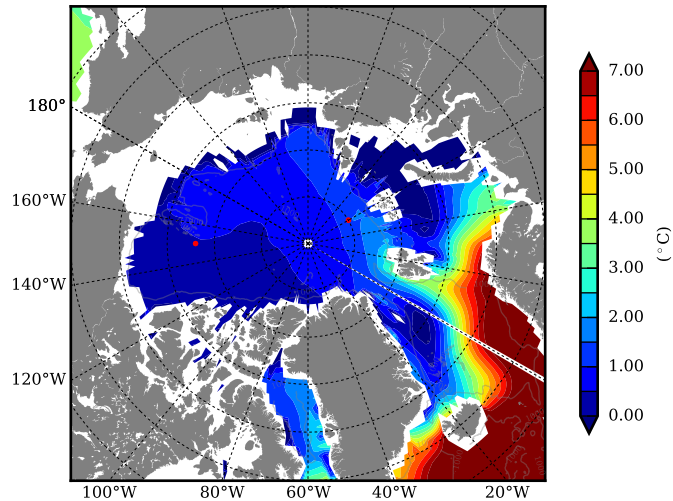

FUT08 AW Max Temp over  
2061

AW Max Temp from  
PHC 3.0

FUT08 AW Max Temp depth

AW Max Temp depth from  
PHC 3.0