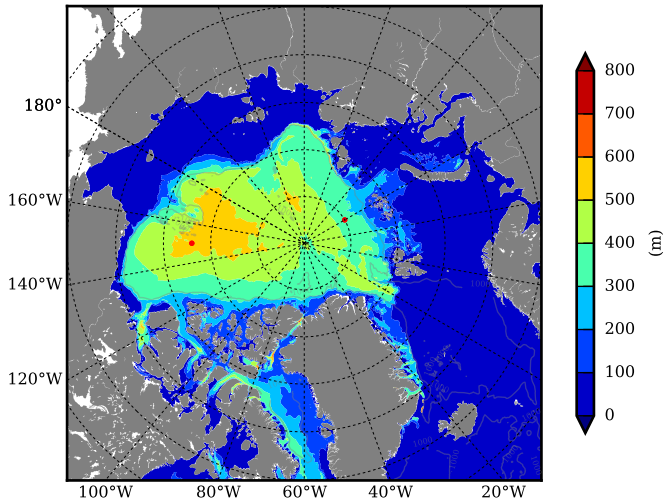

FUT08 AW Max Temp over  
2064

AW Max Temp from  
PHC 3.0

FUT08 AW Max Temp depth

AW Max Temp depth from  
PHC 3.0