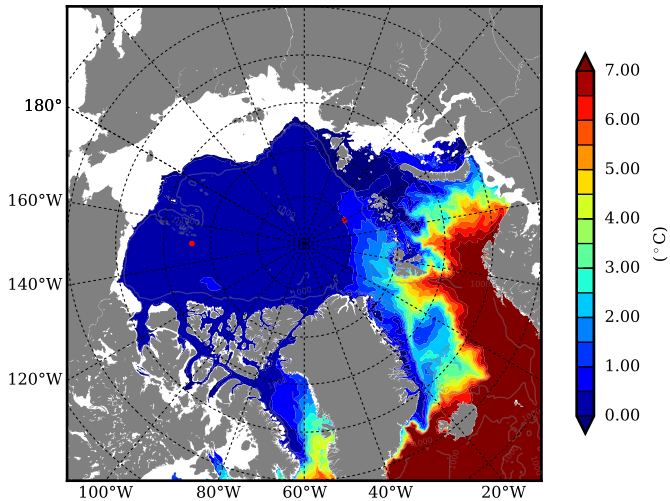

FUT08 AW Max Temp over  
2064

AW Max Temp from  
PHC 3.0

FUT08 AW Max Temp depth

AW Max Temp depth from  
PHC 3.0