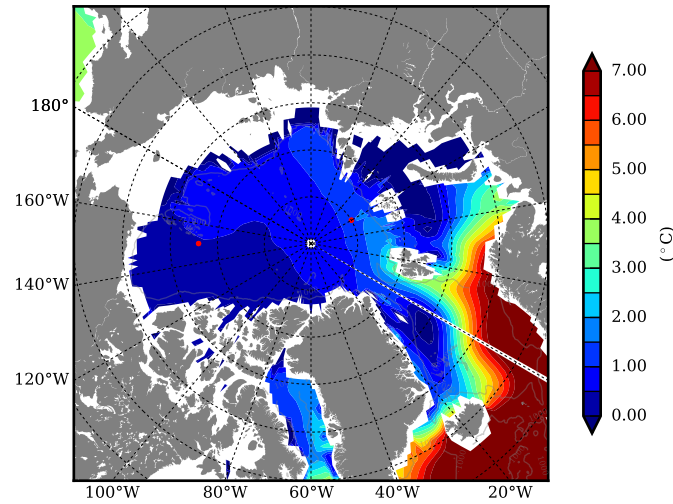

FUT08 AW Max Temp over 2066

AW Max Temp from PHC 3.0

FUT08 AW Max Temp depth

AW Max Temp depth from PHC 3.0