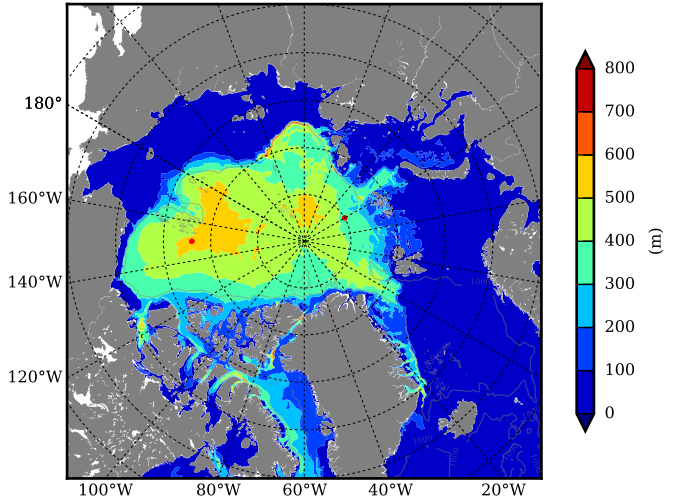

FUT08 AW Max Temp over 2066

AW Max Temp from PHC 3.0

FUT08 AW Max Temp depth

AW Max Temp depth from PHC 3.0