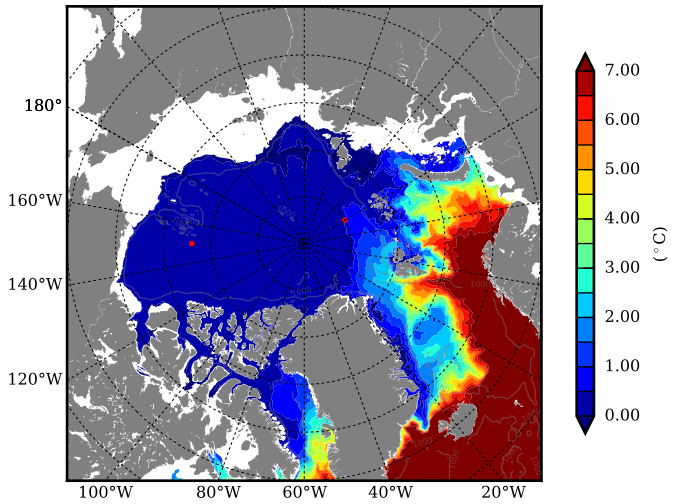

FUT08 AW Max Temp over 2066

AW Max Temp from PHC 3.0

FUT08 AW Max Temp depth

AW Max Temp depth from PHC 3.0