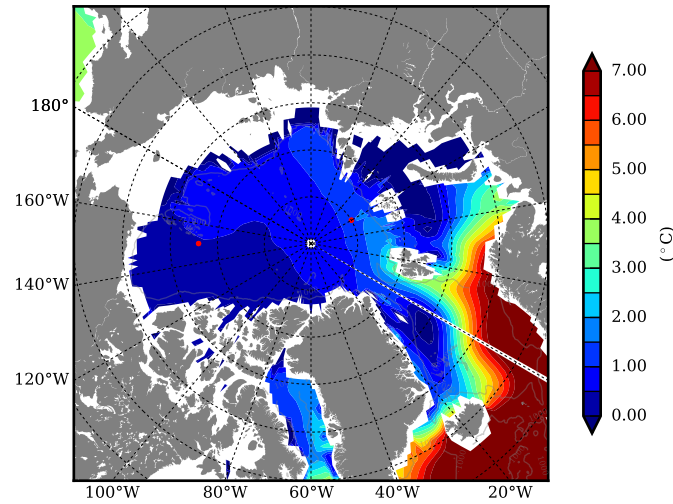

FUT08 AW Max Temp over 2068

AW Max Temp from PHC 3.0

FUT08 AW Max Temp depth

AW Max Temp depth from PHC 3.0