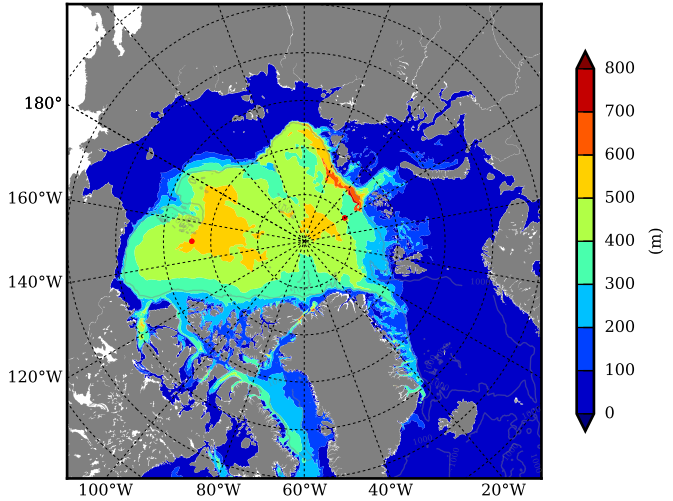

FUT08 AW Max Temp over 2068

AW Max Temp from PHC 3.0

FUT08 AW Max Temp depth

AW Max Temp depth from PHC 3.0