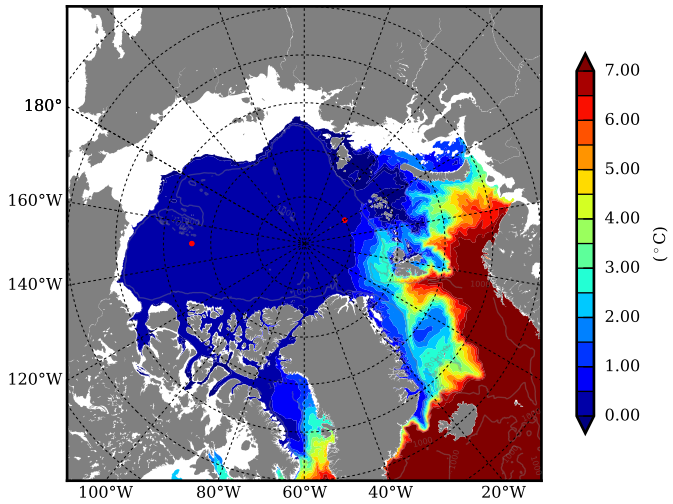

FUT08 AW Max Temp over 2068

AW Max Temp from PHC 3.0

FUT08 AW Max Temp depth

AW Max Temp depth from PHC 3.0