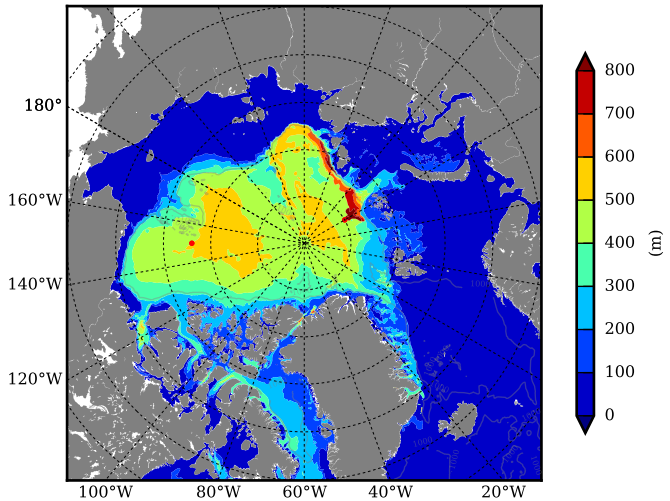

FUT08 AW Max Temp over
2069

AW Max Temp from
PHC 3.0

FUT08 AW Max Temp depth

AW Max Temp depth from
PHC 3.0