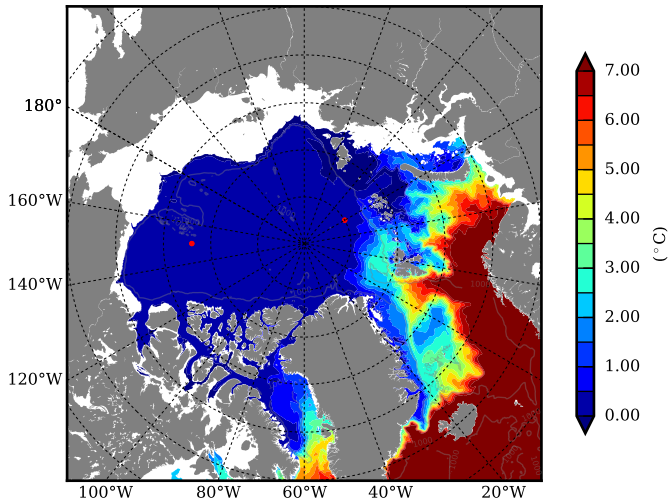

FUT08 AW Max Temp over
2069

AW Max Temp from
PHC 3.0

FUT08 AW Max Temp depth

AW Max Temp depth from
PHC 3.0