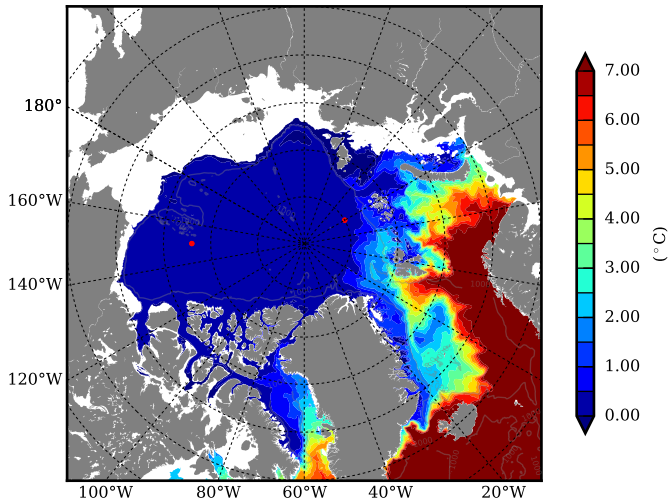

FUT08 AW Max Temp over 2070

AW Max Temp from PHC 3.0

FUT08 AW Max Temp depth

AW Max Temp depth from PHC 3.0