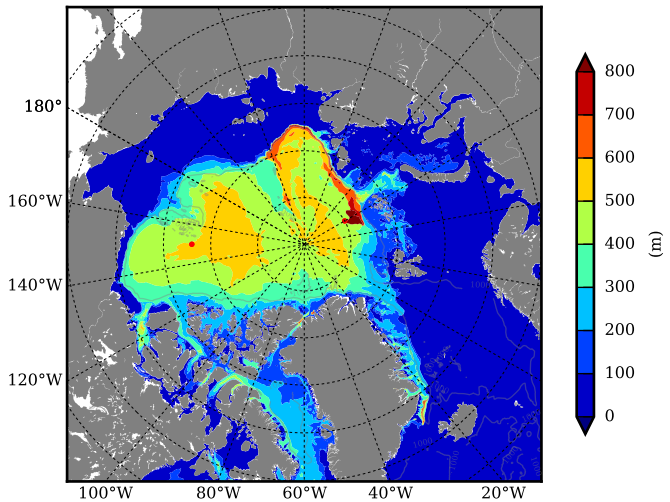

FUT08 AW Max Temp over 2070

AW Max Temp from PHC 3.0

FUT08 AW Max Temp depth

AW Max Temp depth from PHC 3.0