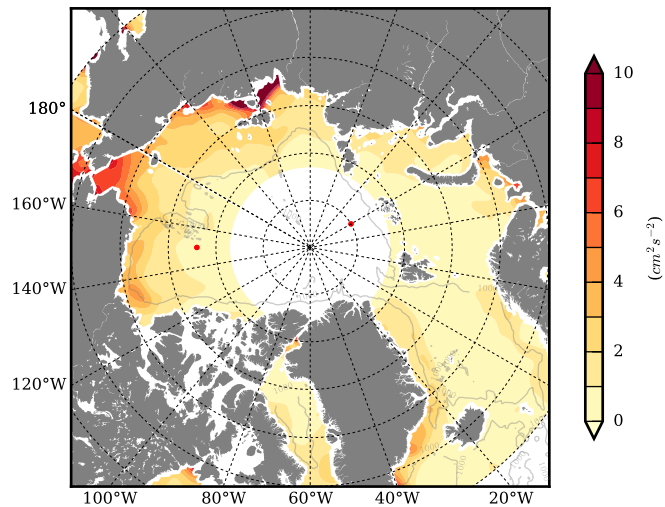

FUT08 mean EKE @ 0 m over
2044

Mean EKE from Armitage et al. 2017
2003-2014

mean EKE @ 97 m

mean PSI over
2044