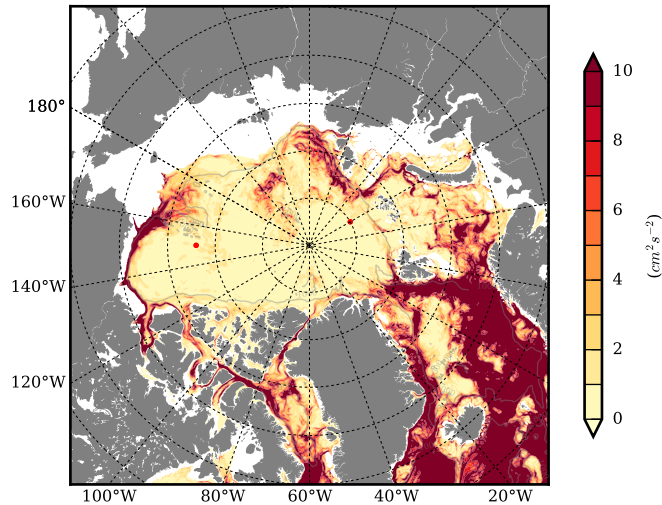

FUT08 mean EKE @ 0 m over
2044

Mean EKE from Armitage et al. 2017
2003-2014

mean EKE @ 97 m

mean PSI over
2044