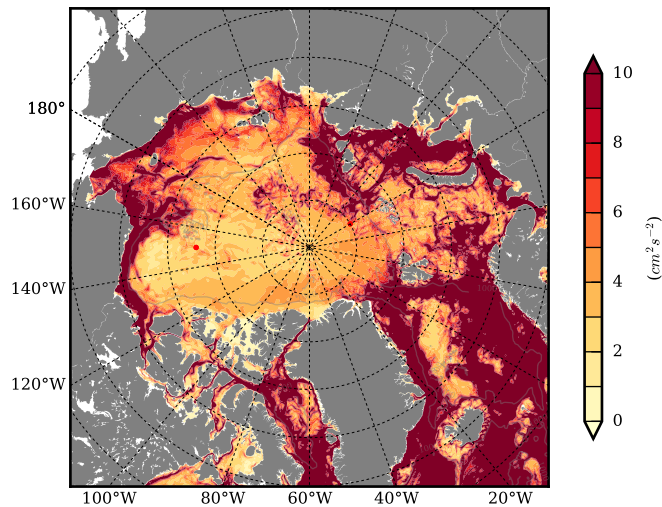

FUT08 mean EKE @ 0 m over
2044

Mean EKE from Armitage et al. 2017
2003-2014

mean EKE @ 97 m

mean PSI over
2044