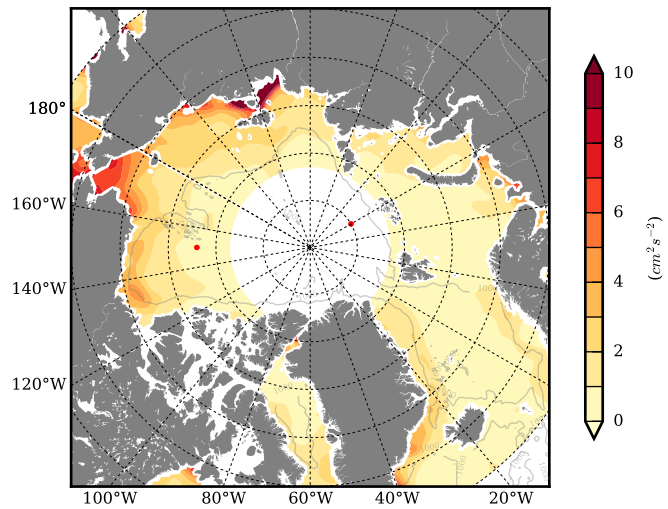

FUT08 mean EKE @ 0 m over
2049

Mean EKE from Armitage et al. 2017
2003-2014

mean EKE @ 97 m

mean PSI over
2049