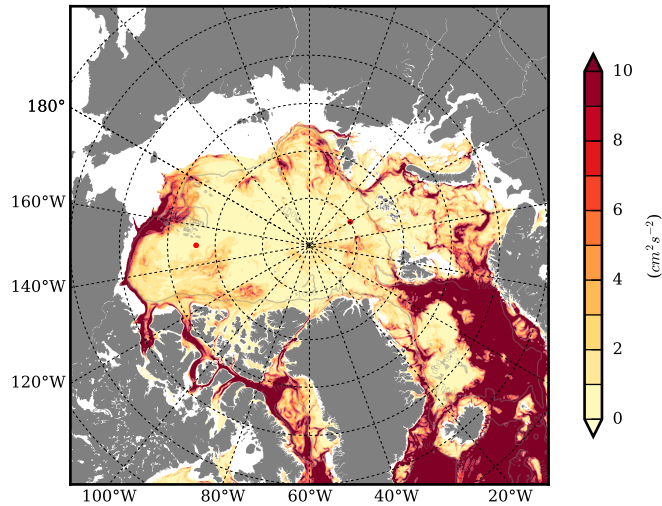

FUT08 mean EKE @ 0 m over
2049

Mean EKE from Armitage et al. 2017
2003-2014

mean EKE @ 97 m

mean PSI over
2049