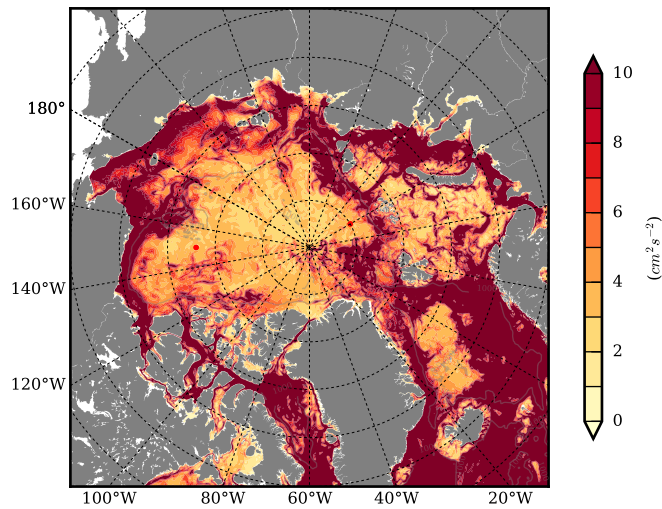

FUT08 mean EKE @ 0 m over
2049

Mean EKE from Armitage et al. 2017
2003-2014

mean EKE @ 97 m

mean PSI over
2049