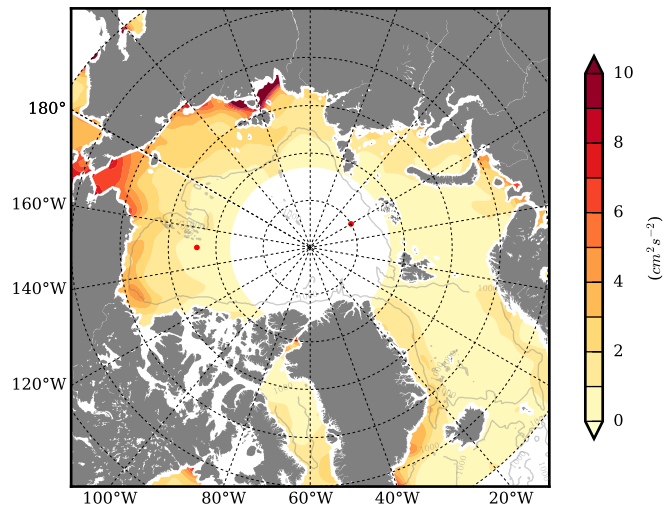

FUT08 mean EKE @ 0 m over
2063

Mean EKE from Armitage et al. 2017
2003-2014

mean EKE @ 97 m

mean PSI over
2063