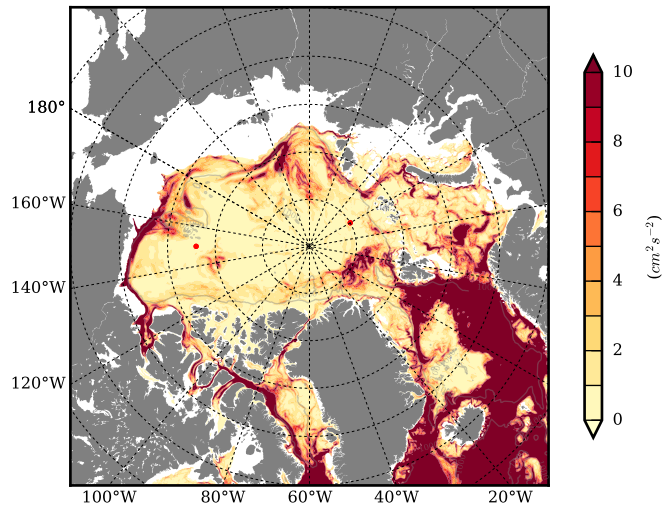

FUT08 mean EKE @ 0 m over
2063

Mean EKE from Armitage et al. 2017
2003-2014

mean EKE @ 97 m

mean PSI over
2063