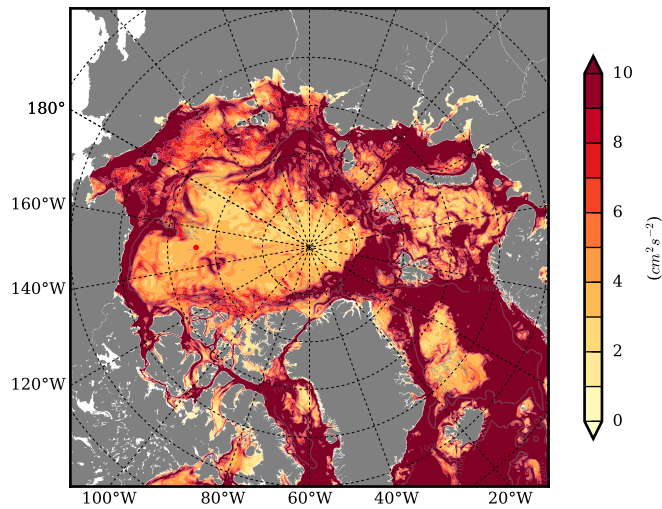

FUT08 mean EKE @ 0 m over
2063

Mean EKE from Armitage et al. 2017
2003-2014

mean EKE @ 97 m

mean PSI over
2063