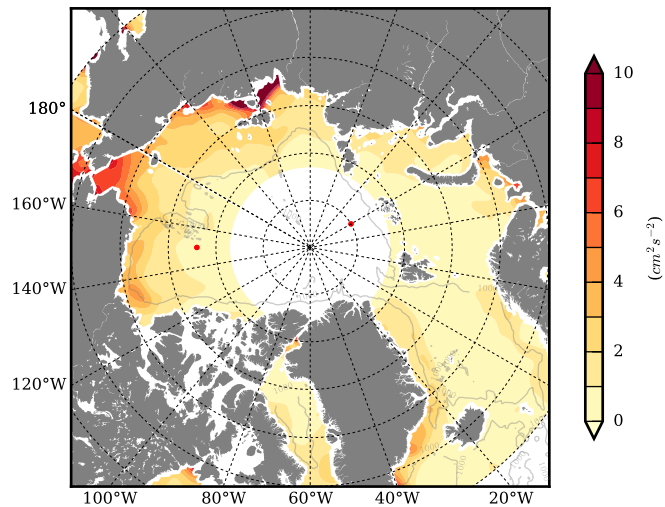

FUT08 mean EKE @ 0 m over
2064

Mean EKE from Armitage et al. 2017
2003-2014

mean EKE @ 97 m

mean PSI over
2064