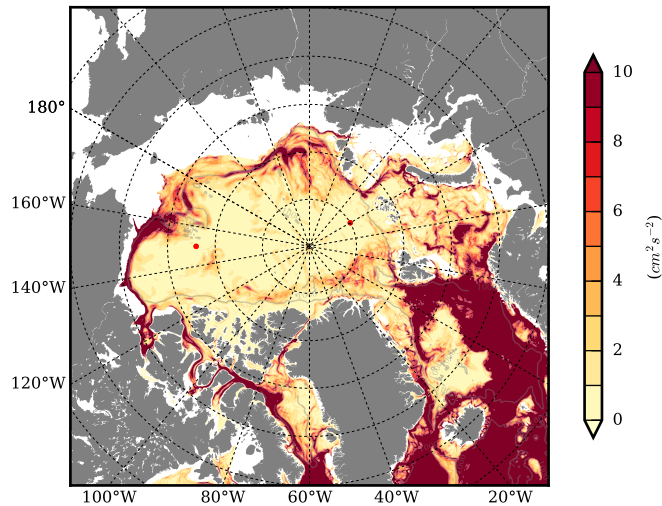

FUT08 mean EKE @ 0 m over
2064

Mean EKE from Armitage et al. 2017
2003-2014

mean EKE @ 97 m

mean PSI over
2064