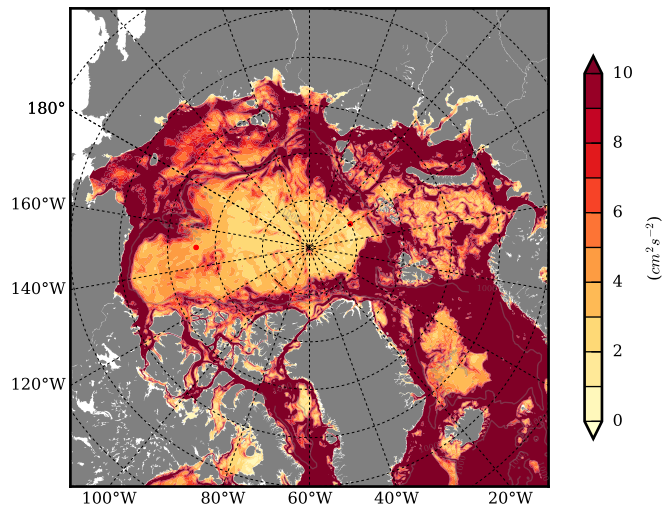

FUT08 mean EKE @ 0 m over
2064

Mean EKE from Armitage et al. 2017
2003-2014

mean EKE @ 97 m

mean PSI over
2064