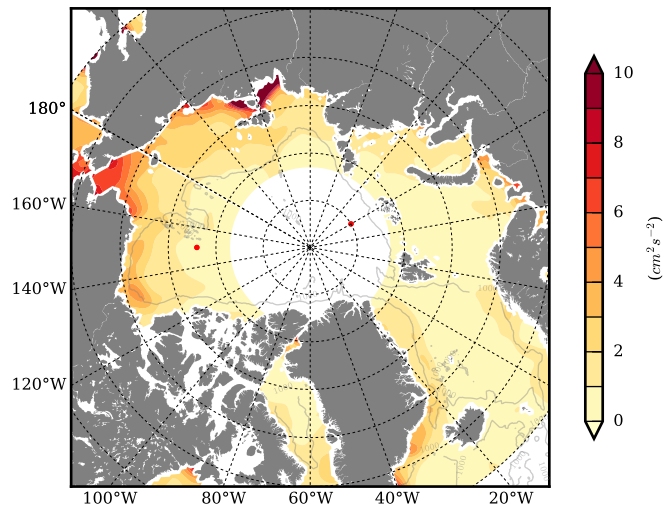

FUT08 mean EKE @ 0 m over
2067

Mean EKE from Armitage et al. 2017
2003-2014

mean EKE @ 97 m

mean PSI over
2067