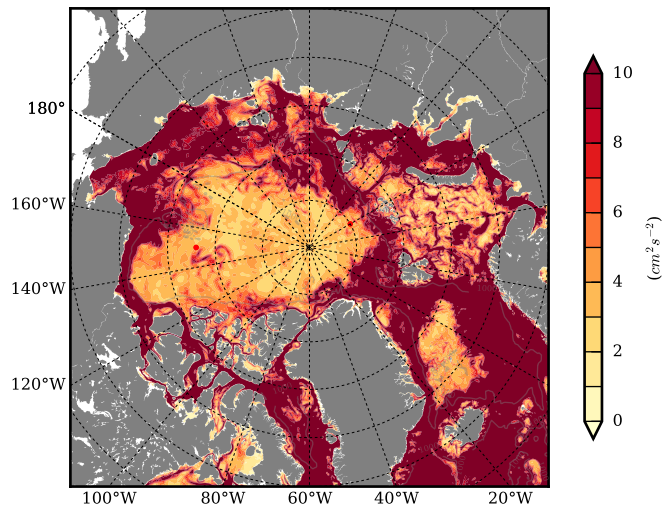

FUT08 mean EKE @ 0 m over
2067

Mean EKE from Armitage et al. 2017
2003-2014

mean EKE @ 97 m

mean PSI over
2067