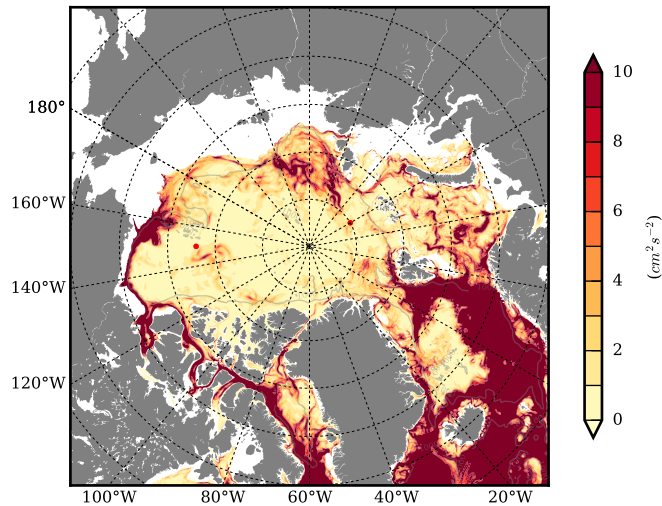

FUT08 mean EKE @ 0 m over
2067

Mean EKE from Armitage et al. 2017
2003-2014

mean EKE @ 97 m

mean PSI over
2067