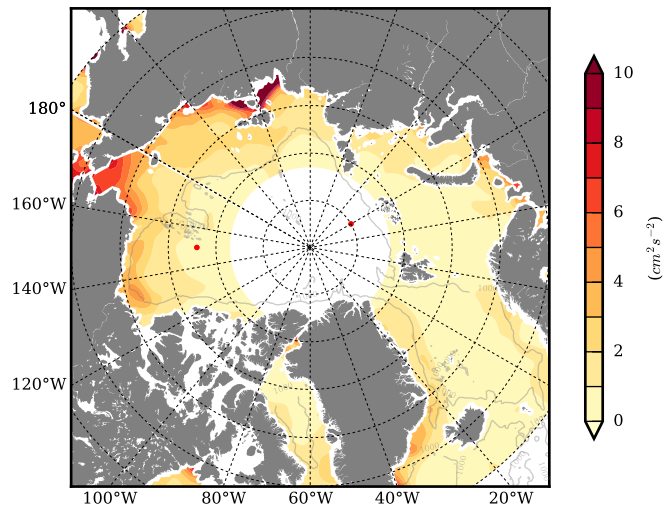

FUT08 mean EKE @ 0 m over  
2068

Mean EKE from Armitage et al. 2017  
2003-2014

mean EKE @ 97 m

mean PSI over  
2068