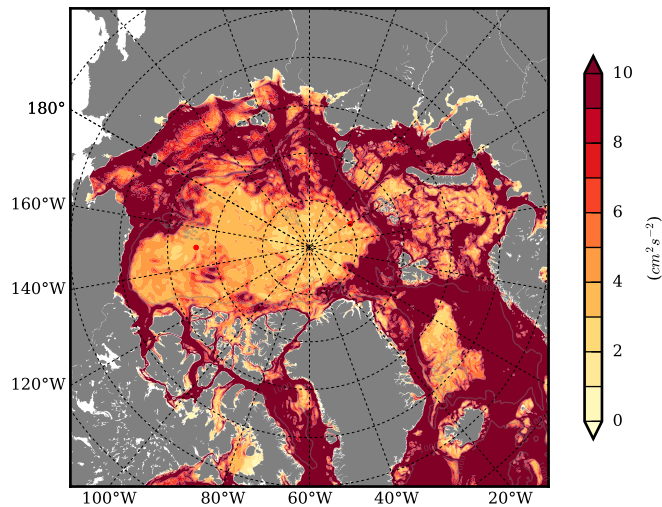

FUT08 mean EKE @ 0 m over  
2068

Mean EKE from Armitage et al. 2017  
2003-2014

mean EKE @ 97 m

mean PSI over  
2068