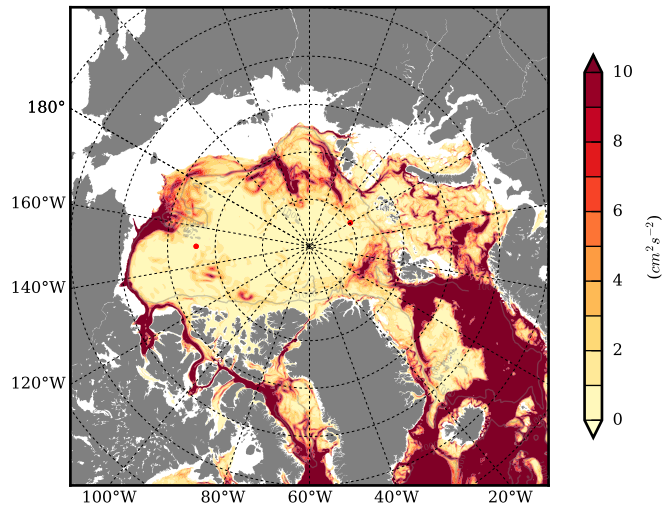

FUT08 mean EKE @ 0 m over  
2068

Mean EKE from Armitage et al. 2017  
2003-2014

mean EKE @ 97 m

mean PSI over  
2068