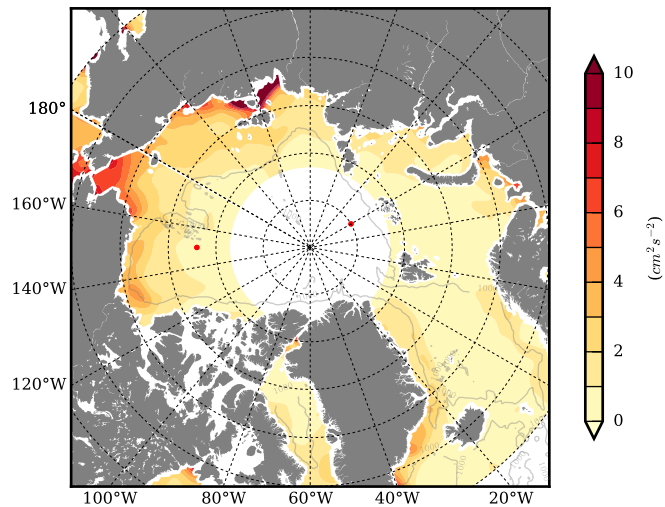

FUT08 mean EKE @ 0 m over  
2069

Mean EKE from Armitage et al. 2017  
2003-2014

mean EKE @ 97 m

mean PSI over  
2069