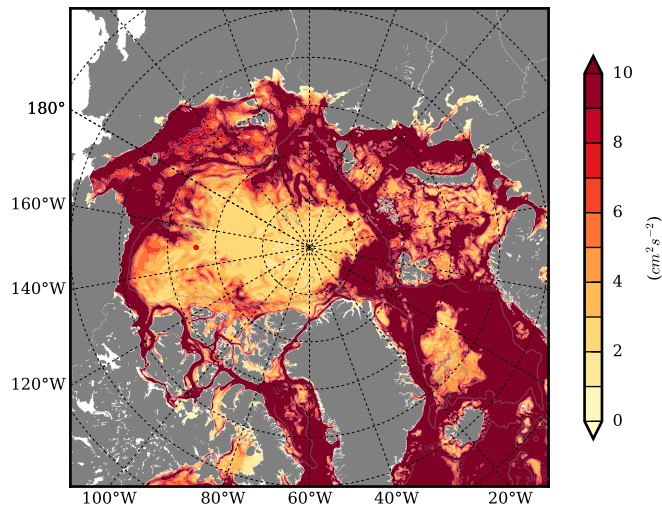

FUT08 mean EKE @ 0 m over  
2069

Mean EKE from Armitage et al. 2017  
2003-2014

mean EKE @ 97 m

mean PSI over  
2069