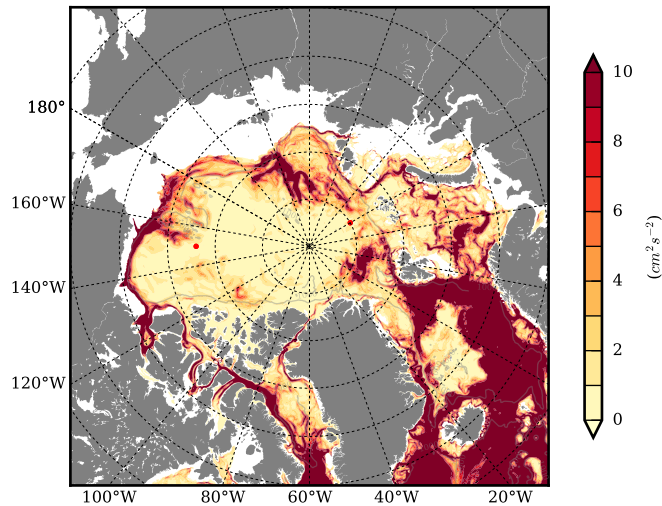

FUT08 mean EKE @ 0 m over  
2069

Mean EKE from Armitage et al. 2017  
2003-2014

mean EKE @ 97 m

mean PSI over  
2069