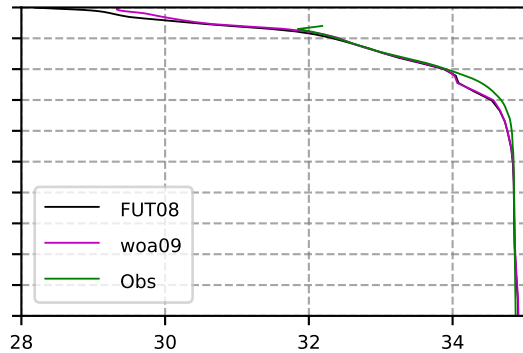

2041 mean temperature  
@ moor Arctic B box

2041 mean Salinity  
@ moor Arctic B box

@ moor EUR box

@ moor EUR box