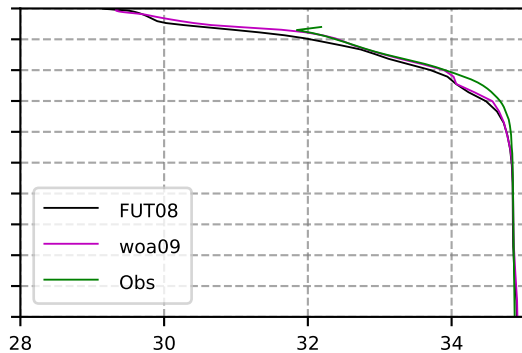

2042 mean temperature
@ moor Arctic B box

2042 mean Salinity
@ moor Arctic B box

@ moor EUR box

@ moor EUR box