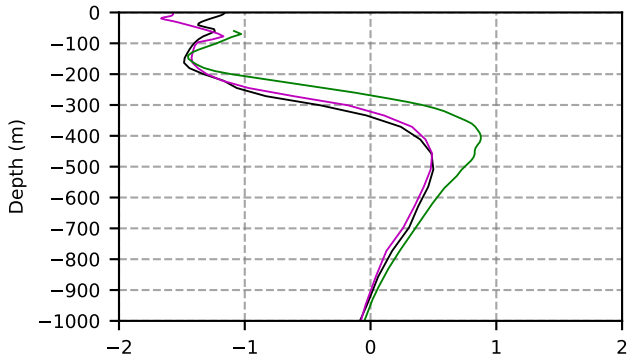

2042 mean temperature
@ moor Arctic B box

2042 mean Salinity
@ moor Arctic B box

@ moor EUR box

@ moor EUR box