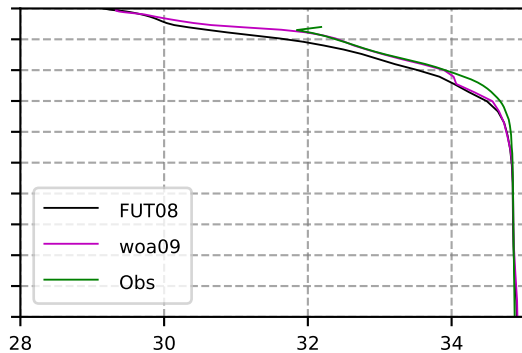

2043 mean temperature  
@ moor Arctic B box

2043 mean Salinity  
@ moor Arctic B box

@ moor EUR box

@ moor EUR box