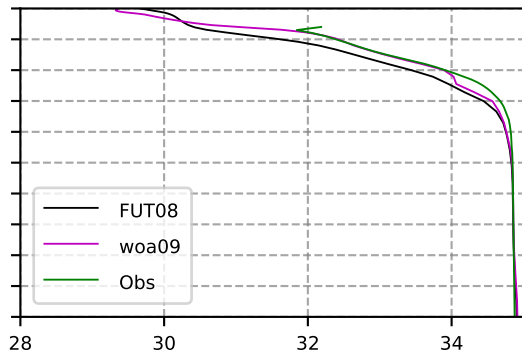

2044 mean temperature  
@ moor Arctic B box

2044 mean Salinity  
@ moor Arctic B box

@ moor EUR box

@ moor EUR box