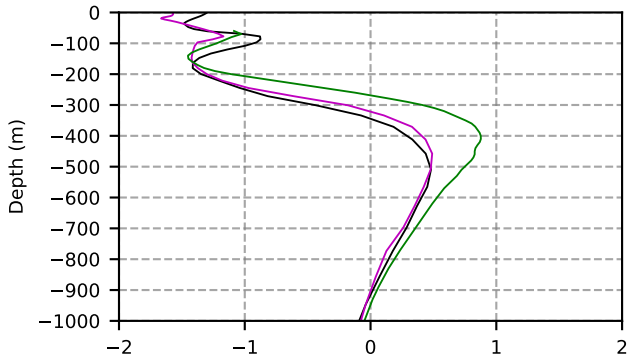

2044 mean temperature  
@ moor Arctic B box

2044 mean Salinity  
@ moor Arctic B box

@ moor EUR box

@ moor EUR box