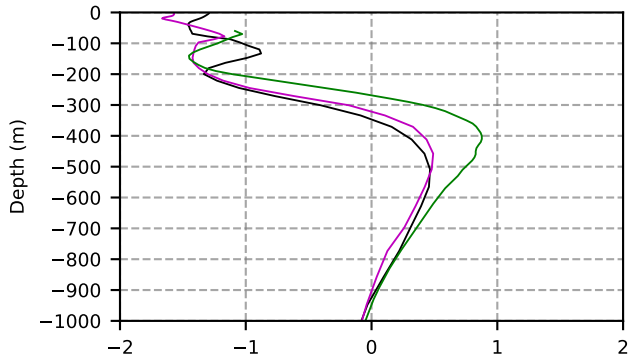

2047 mean temperature  
@ moor Arctic B box

2047 mean Salinity  
@ moor Arctic B box

@ moor EUR box

@ moor EUR box