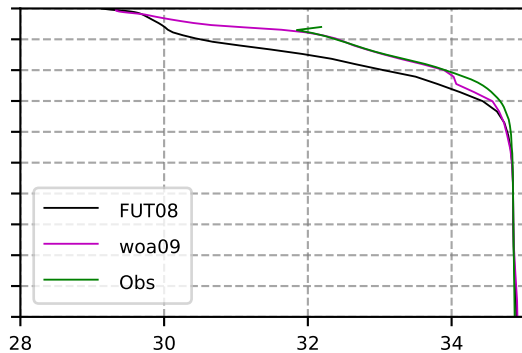

2047 mean temperature  
@ moor Arctic B box

2047 mean Salinity  
@ moor Arctic B box

@ moor EUR box

@ moor EUR box