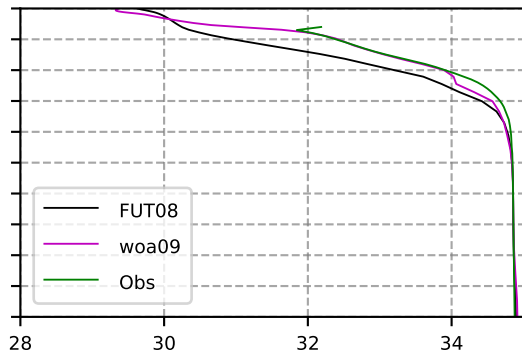

2049 mean temperature
@ moor Arctic B box

2049 mean Salinity
@ moor Arctic B box

@ moor EUR box

@ moor EUR box