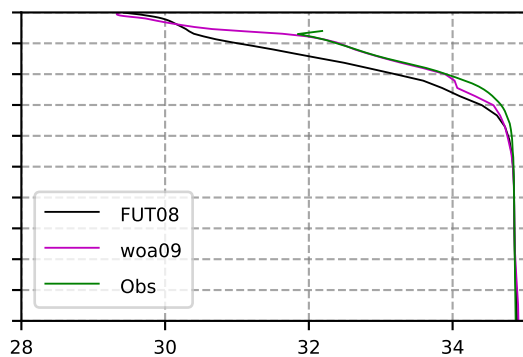

2050 mean temperature
@ moor Arctic B box

2050 mean Salinity
@ moor Arctic B box

@ moor EUR box

@ moor EUR box