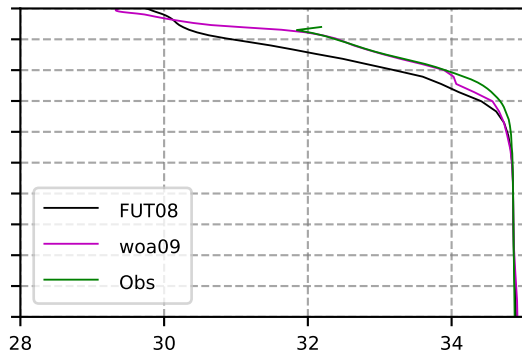

2051 mean temperature
@ moor Arctic B box

2051 mean Salinity
@ moor Arctic B box

@ moor EUR box

@ moor EUR box