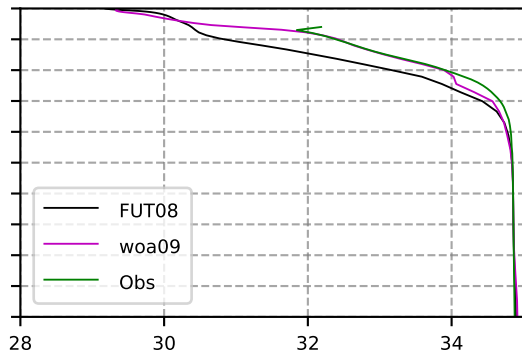

2052 mean temperature  
@ moor Arctic B box

2052 mean Salinity  
@ moor Arctic B box

@ moor EUR box

@ moor EUR box