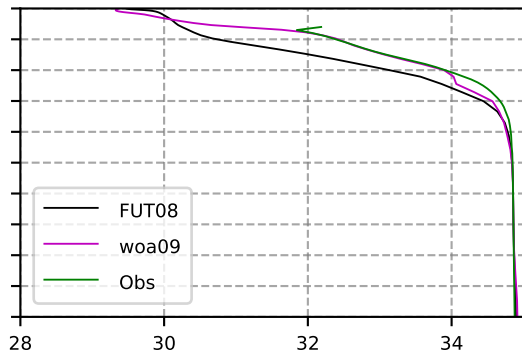

2053 mean temperature
@ moor Arctic B box

2053 mean Salinity
@ moor Arctic B box

@ moor EUR box

@ moor EUR box