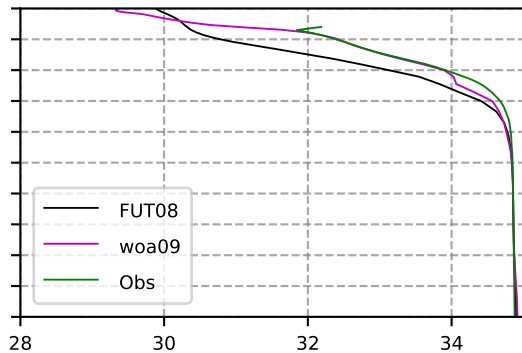

2054 mean temperature
@ moor Arctic B box

2054 mean Salinity
@ moor Arctic B box

@ moor EUR box

@ moor EUR box