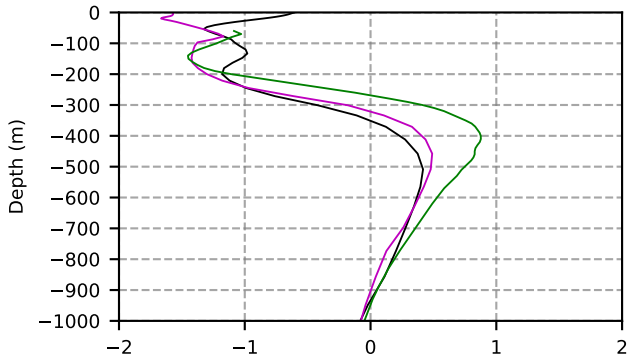

2055 mean temperature
@ moor Arctic B box

2055 mean Salinity
@ moor Arctic B box

@ moor EUR box

@ moor EUR box