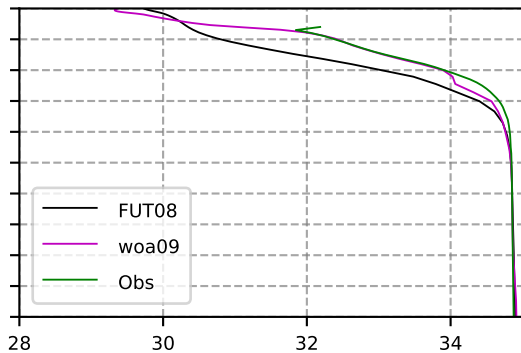

2055 mean temperature
@ moor Arctic B box

2055 mean Salinity
@ moor Arctic B box

@ moor EUR box

@ moor EUR box