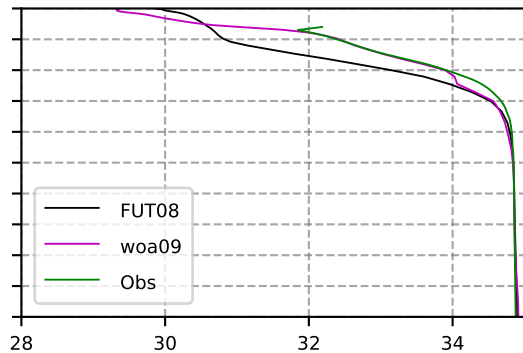

2056 mean temperature
@ moor Arctic B box

2056 mean Salinity
@ moor Arctic B box

@ moor EUR box

@ moor EUR box