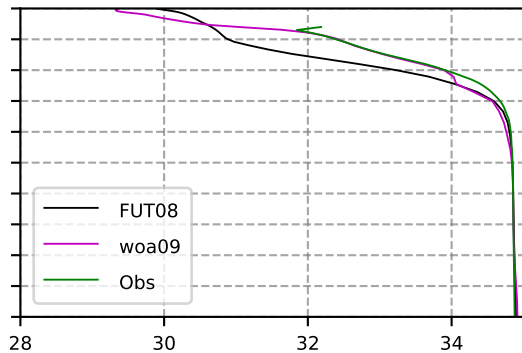

2057 mean temperature  
@ moor Arctic B box

2057 mean Salinity  
@ moor Arctic B box

@ moor EUR box

@ moor EUR box