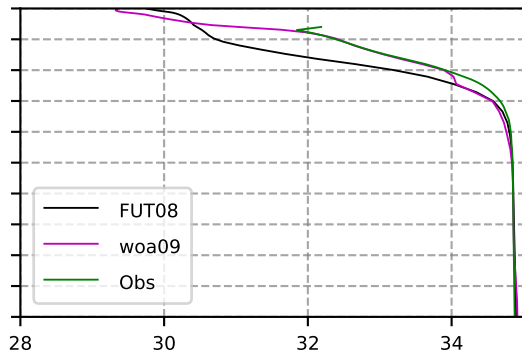

2058 mean temperature  
@ moor Arctic B box

2058 mean Salinity  
@ moor Arctic B box

@ moor EUR box

@ moor EUR box